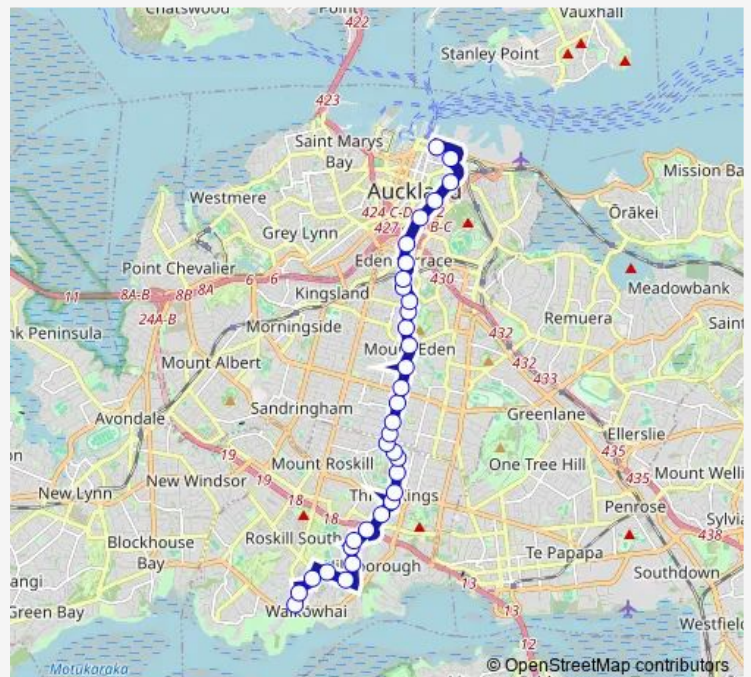

Thursday 06:20-23:45

Friday 06:20-23:45

Saturday 06:30-23:55

Sunday 07:00-22:55

Route info

Direction: Galway Street

Stops: 35

Trip Duration: 0 hour 40 min

27w

Kingsway

Three Kings School

Ranfurly Village

Haughey Avenue

70 Melrose Road

Stamford Park Road

Melrose Road

Sylvester Avenue

Noton Road

Richardson Road/Whitmore Road

Waikowhai Intermediate

Gerbic Place

Glenveagh Drive

Hillsborough Heights Village

Direction

Trip Duration: 0 hour 40 min

Kelly Street

Akiraho Street

Powerstation

Symonds Street/Upper Symonds Street

Symonds Street/Karangahape Road

Stop E Auckland Universities

Waterloo Quadrant