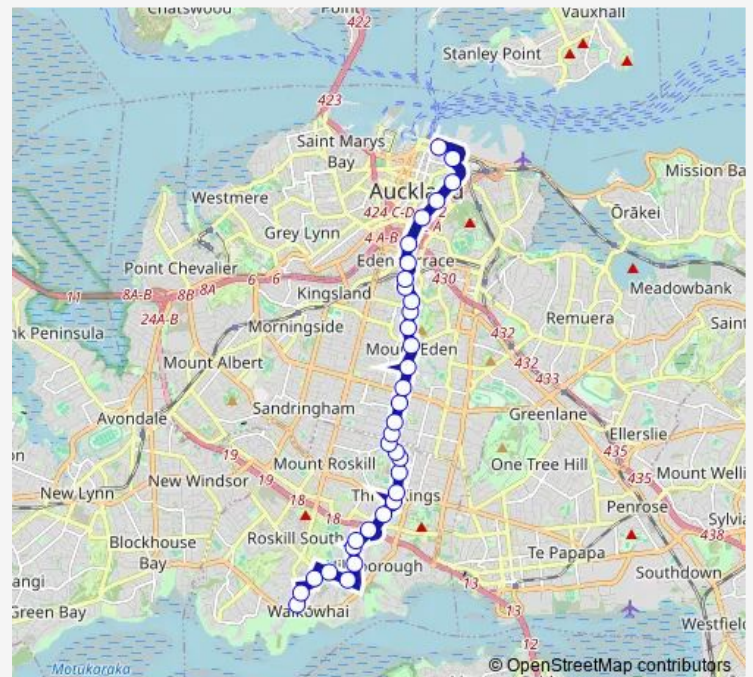

Thursday 06:20-23:45

Friday 06:20-23:45

Saturday 06:30-23:55

Sunday 07:00-22:55

Route info

Direction: Galway Street

Stops: 35

Trip Duration: 0 hour 38 min

■ 27W

Kingsway

Three Kings School

Ranfurly Village

Haughey Avenue

70 Melrose Road

Stamford Park Road

Melrose Road

Sylvester Avenue

Noton Road

Richardson Road/Whitmore Road

Waikowhai Intermediate

Gerbic Place

Glenveagh Drive

Hillsborough Heights Village

Direction

Trip Duration: 0 hour 38 min

Kelly Street

Akiraho Street

Powerstation

Symonds Street/Upper Symonds Street

Symonds Street/Karangahape Road

Stop E Auckland Universities

Waterloo Quadrant