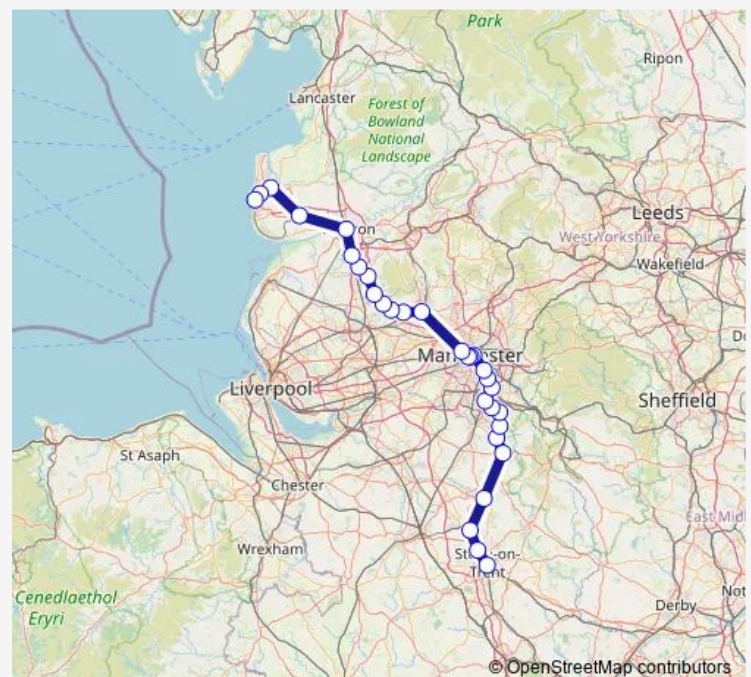

Rail Nt:Sot->Bpn NT train service from SOT to Bpn

[Go to website](#)

Direction

Stoke-on-Trent — Blackpool North

30 stops

[Open route schedule](#)

Stoke-on-Trent

Longport

Lostock

Horwich Parkway

Blackrod

Route schedule

Stoke-on-Trent — Blackpool North

Monday 06:29

Tuesday 06:29

Wednesday 06:29

Thursday 06:29

Friday 06:29

Saturday 06:29

Sunday —

Route info

Direction: Stoke-on-Trent

Stops: 30

Trip Duration: 2 hour 20 min

■ Nt:Sot->Bpn — NT train service from SOT to Bpn

Adlington (Lancs)

Chorley

Buckshaw Parkway

Leyland

Preston

Kirkham & Wesham

Poulton-le-Fylde