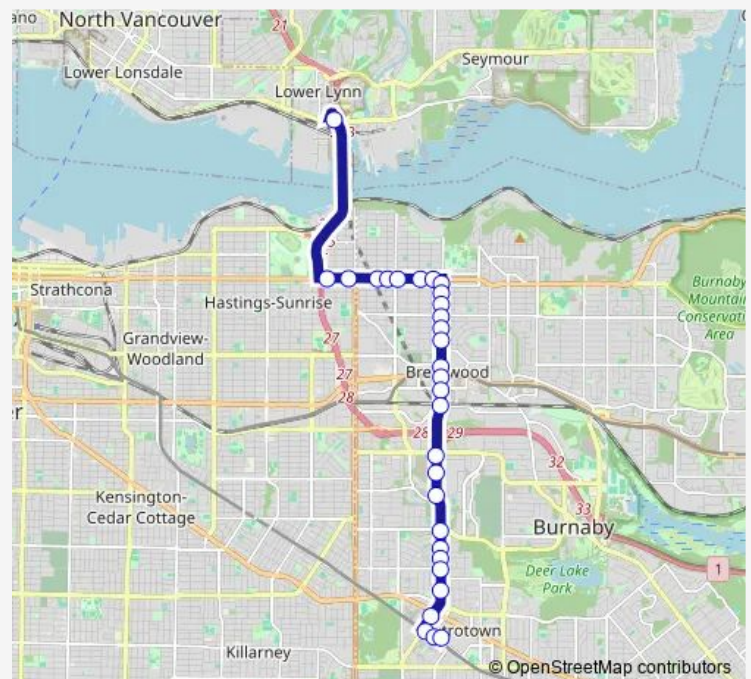

Northbound Willingdon Ave @ Juneau St

Brentwood Station @ Bay 1

Northbound Willingdon Ave @ Midlawn Dr

Northbound Willingdon Ave @ William St

Northbound Willingdon Ave @ Parker St

Northbound Willingdon Ave @ Georgia St

Westbound Hastings St @ Willingdon Ave-

Westbound Hastings St @ Madison Ave

Route schedule

Metrotown Station @ Bay 4 — Phibbs Exchange @ Bay 1

Monday 05:54-21:15

Tuesday 05:54-21:15

Wednesday 05:54-21:15

Thursday 05:54-21:15

Friday 05:54-21:15

Saturday 06:58-20:45

Sunday 08:10-20:57

Route info

Direction: Metrotown Station @ Bay 4

Stops: 27

Trip Duration: 0 hour 37 min

130 — Metrotown/Phibbs Exchange

Westbound Hastings St @ Gilmore Ave

Westbound Hastings St @ Ingleton Ave

Westbound Hastings St @ Esmond Ave

Kootenay Loop @ Bay 6

Northbound Cassiar Connector @ 100 Block

Phibbs Exchange @ Bay 1

Direction

Kootenay Loop @ Bay 3 — Metrotown Station @ Bay 1