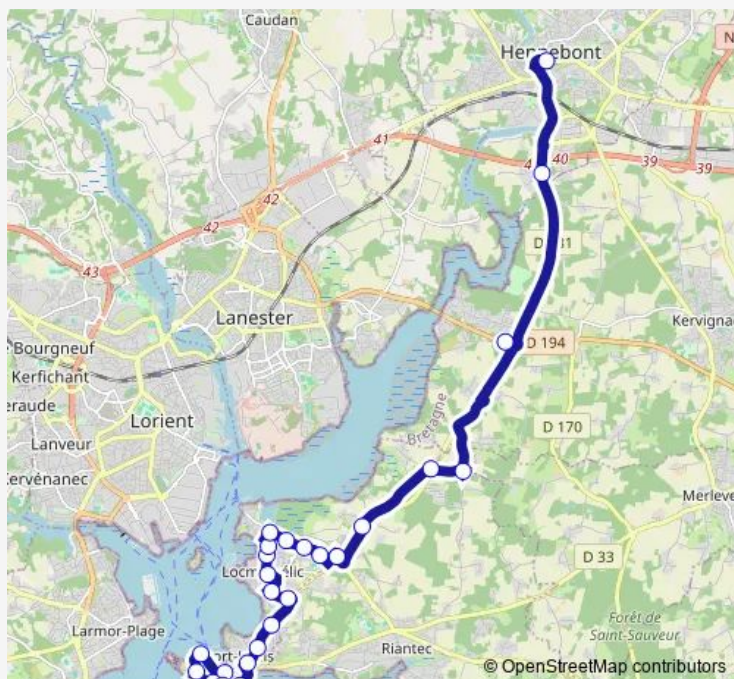

—

Sunday

—

Route info

Direction: Perception

Stops: 25

Trip Duration: 0 hour 35 min

Mané Branroc'h

Kernours

Locoyarn

Marché

Direction

Marché — Perception

26 stops

[Open route schedule](#)

Marché