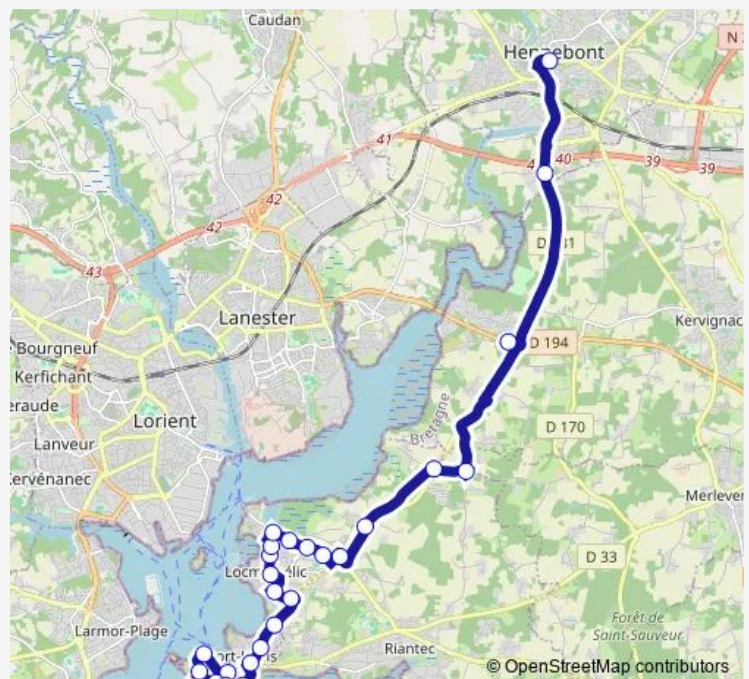

—

Sunday

—

Route info

Direction: Perception

Stops: 25

Trip Duration: 0 hour 35 min

Mané Branroc'h

Kernours

Locoyarn

Marché

Direction

Marché — Perception

26 stops

[Open route schedule](#)

Marché