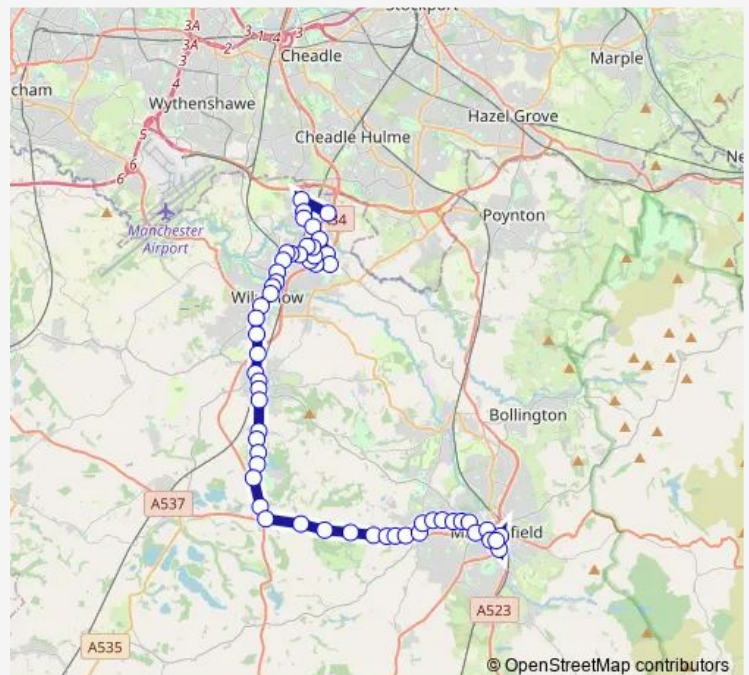

Bus 130 Macclesfield Bus Station - Handforth Dean

[Go to website](#)

Direction

Shopping Centre — Bus Station

56 stops

[Open route schedule](#)

- Shopping Centre
- Spath Lane
- Paddock South
- Clinic
- The Green
- Hallwood Road
- Oaklands Close
- Handforth Road
- Lincoln Road
- Wheelock Close
- Malpas Close
- Peckmill Close
- Benson Walk
- Summerfields
- Blue Bell Garage
- Highfield Crescent
- Bridgefield Avenue
- Styal Road
- Bollin Valley Link
- Mill Road
- Bank Square

Route schedule

Shopping Centre — Bus Station

Monday	09:15-16:05
Tuesday	—
Wednesday	—
Thursday	09:15-16:05
Friday	09:15-16:05
Saturday	—
Sunday	09:15-16:05

Route info

Direction: Shopping Centre

Stops: 56

Trip Duration: 1 hour 2 min

130 — Macclesfield Bus Station - Handforth Dean

The Coach & Four

King's Arms Hotel

Fulshaw Park South

Harden Park

Tower Garage

Clifton Street

Nat West Bank

Beechfield Road

Alderley Cross

Bradford Lane

Nether Alderley Mill

Astrazeneca Main Gate

The Lodge

Alderley Park Nursery

Crossroads