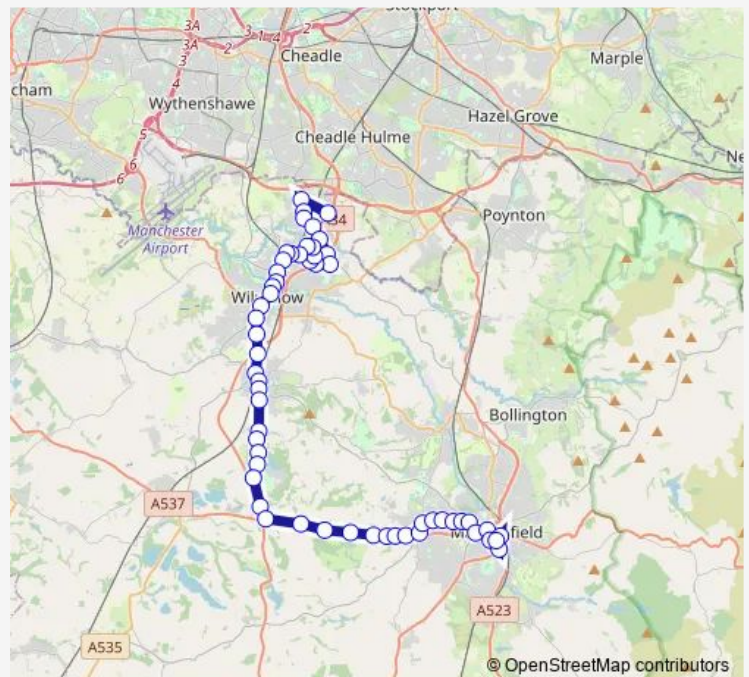

Thursday —

Friday 09:15-16:05

Saturday —

Sunday 09:15-16:05

Route info

Direction: Shopping Centre

Stops: 56

Trip Duration: 1 hour 2 min

130 — Macclesfield Bus Station - Handforth Dean

The Coach & Four

King's Arms Hotel

Fulshaw Park South

Harden Park

Tower Garage

Clifton Street

Nat West Bank

Beechfield Road

Alderley Cross

Bradford Lane

Nether Alderley Mill

Astrazeneca Main Gate

The Lodge

Alderley Park Nursery

Crossroads

Saturday —

Sunday 08:45-16:15

Route info

Direction: Bus Station

Stops: 55

Trip Duration: 1 hour 5 min

Primary School

Alderley Cross