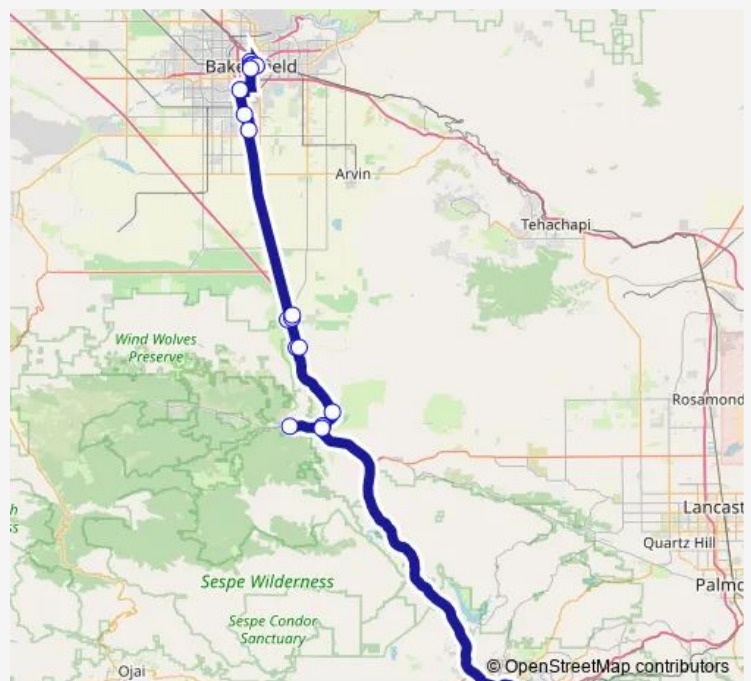

Bus 130 Santa Clarita - Bakersfield

[Go to website](#)

Direction

GET Downtown Transit Center (760793) — Mcbean Regional Transit Center (2505058)

19 stops

[Open route schedule](#)

- GET Downtown Transit Center (760793)
- Kern County Superior Court - Truxtun Ave. (760760)
- County Admin. Building - Truxtun Ave. (812029)
- Bakersfield Amtrak (760743)
- Chester Ave. at California Ave. (Tire Shop) (769830)
- Valley Plaza/Wible Rd. (760878)
- Wal-Mart/Panama Ln. (760871)
- Park & Ride/Mckee Rd. (760823)
- Laval Rd. at Dennis Mccarthy Dr. West (760825)
- Tejon Outlets-Food Court (771174)
- Travel Centers of America/Laval Rd. (768705)
- Shell/Rose Station Rd. (760845)
- Valero Gas / Edmonston Pumping Plant Rd. (760862)
- Post Office/Lebec Rd. (760831)
- Clinica Sierra Vista / Lebec Rd. (760766)
- Post Office/Monterey Trail (760830)
- Flying J / Frazier Mountain Park Rd. (760789)
- Santa Clarita Metrolink Station (2505059)
- Mcbean Regional Transit Center (2505058)

Route schedule

GET Downtown Transit Center (760793) — Mcbean Regional Transit Center (2505058)

Monday	05:40-17:05
Tuesday	05:40-17:05
Wednesday	05:40-17:05
Thursday	05:40-17:05
Friday	05:40-17:05
Saturday	07:20-12:20
Sunday	—

Route info

Direction: GET Downtown Transit Center (760793)

Stops: 19

Trip Duration: 2 hour 25 min

130 — Santa Clarita - Bakersfield

Direction

Santa Clarita Metrolink Station (2505059) — GET Downtown Transit Center (760793)

Thursday 07:45-18:45

Friday 07:45-18:45

Saturday 09:10-14:15

Sunday —

Route info

Direction: Santa Clarita Metrolink Station (2505059)

Stops: 19

Trip Duration: 2 hour 30 min