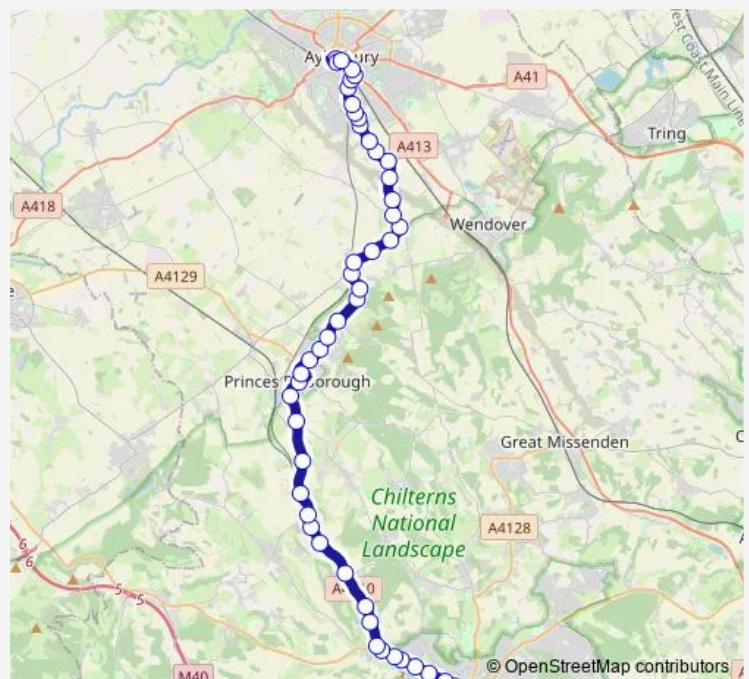

Bus 130

[Go to website](#)

Direction

High Wycombe, The Pastures — Princes Risborough School

28 stops

[Open route schedule](#)

High Wycombe, The Pastures

High Wycombe, Pastures Church

Downley, Downs Park

Downley, Hillfield Close

High Wycombe, Plomer Green Avenue

Downley, Cross Court Shops

Downley, Grays Lane

Downley, Taylors Turn

Downley, Memorial Hall

Downley, Commonside

Downley, Littleworth Road

High Wycombe, Pheasant Drive

High Wycombe, Railway Bridge

West Wycombe, Park Farm Road

West Wycombe, Beechwood Road

West Wycombe Pedestal

Bradenham Railway Bridge

Bradenham Road

The Red Lion Ph

The Golden Cross Ph

Ministry Wharf

Route schedule

High Wycombe, The Pastures — Princes Risborough School

Monday 07:45

Tuesday 07:45

Wednesday 07:45

Thursday 07:45

Friday 07:45

Saturday —

Sunday —

Route info

Direction: High Wycombe, The Pastures

Stops: 28

Trip Duration: 0 hour 35 min

130