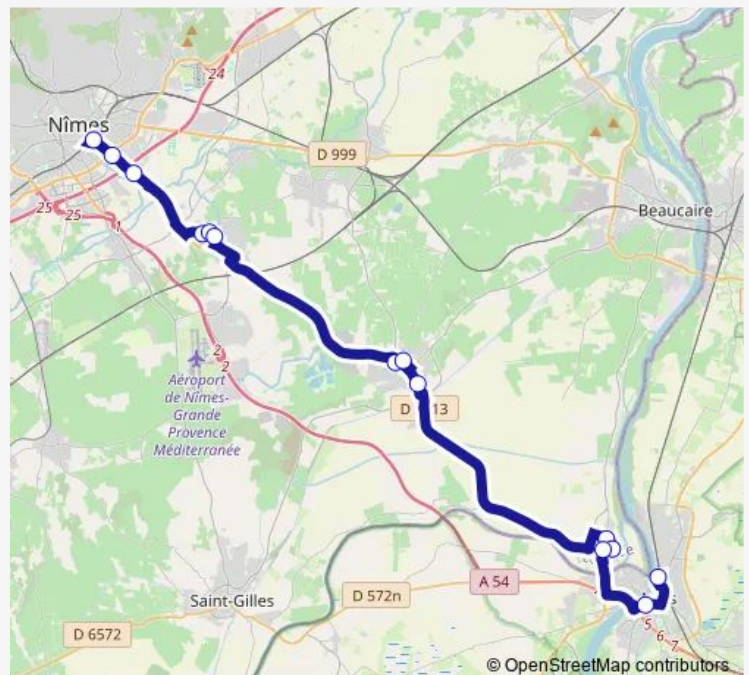

Bus 130 Arles - Nimes

[Go to website](#)

Direction

Nîmes - Planas — Bellegarde - Les Ferrieres

6 stops

[Open route schedule](#)

Nîmes - Planas

Nîmes - Lycée Philippe Lamour

Rodilhan - Chemin des Canaux

Bellegarde - Hlm

Bellegarde - Halte Routière

Bellegarde - Les Ferrieres

Route schedule

Nîmes - Planas — Bellegarde - Les Ferrieres

Monday	18:10
Tuesday	18:10
Wednesday	12:00
Thursday	18:10
Friday	18:10
Saturday	—
Sunday	—

Route info

Direction: Nîmes - Planas

Stops: 6

Trip Duration: 0 hour 44 min

130 — Arles - Nimes

Direction

Bellegarde - Magnolias — Rodilhan - Chemin des Canaux

5 stops