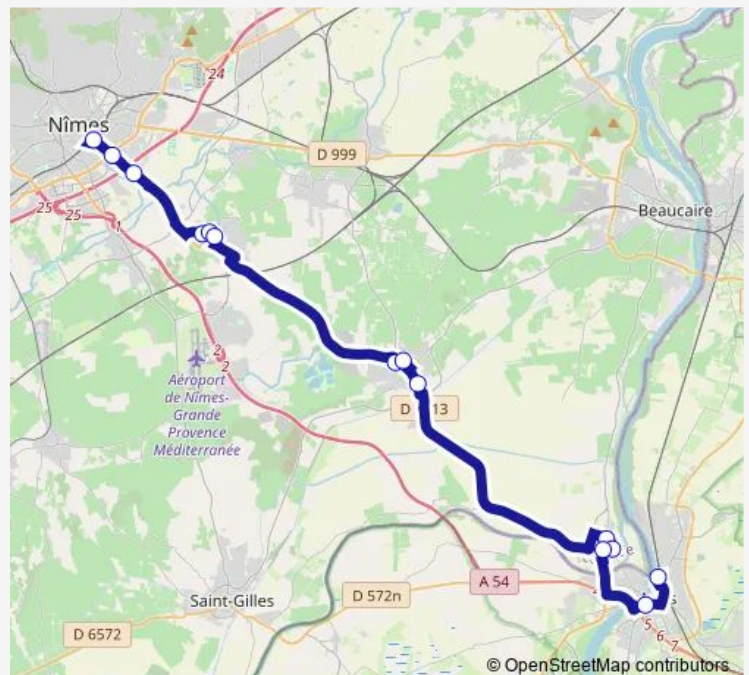

Bus 130 Arles - Nimes

[Go to website](#)

Direction

Nîmes - Planas — Bellegarde - Les Ferrieres

6 stops

[Open route schedule](#)

Nîmes - Planas

Nîmes - Lycée Philippe Lamour

RODILHAN - Chemin des Canaux

Bellegarde - Hlm

Bellegarde - Halte Routière

Bellegarde - Les Ferrieres

Route schedule

Nîmes - Planas — Bellegarde - Les Ferrieres

Monday	18:10
Tuesday	18:10
Wednesday	12:00
Thursday	18:10
Friday	18:10
Saturday	—
Sunday	—

Route info

Direction: Nîmes - Planas

Stops: 6

Trip Duration: 0 hour 44 min

130 — Arles - Nimes