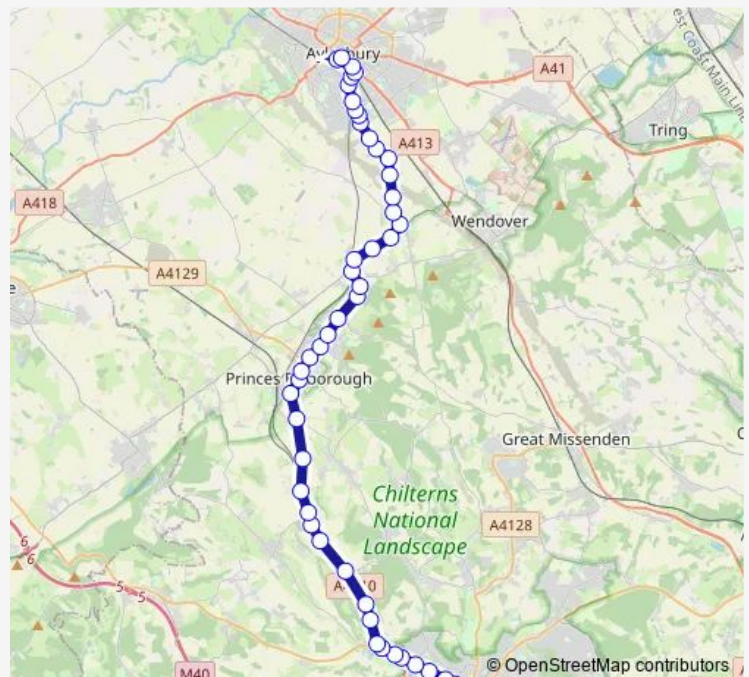

### Route schedule

High Wycombe Busstn — Aylesbury Bus Stn

Monday 06:00-23:00

Tuesday 06:00-23:00

Wednesday 06:00-23:00

Thursday 06:00-23:00

Friday 06:00-23:00

Saturday 06:35-22:00

### Route info

Direction: High Wycombe Busstn

Stops: 49

Trip Duration: 0 hour 50 min

130 — Aylesbury - Princes Risborough - High Wycombe **BusMaps**

Market Square

The Avenue

Peters Lane

Stoke Mandeville Hospital Main Gate

Stadium Approach

Harvey Road

Mandeville Road

Stoke Road

Magistrates Court

Walton Street

Railway Station