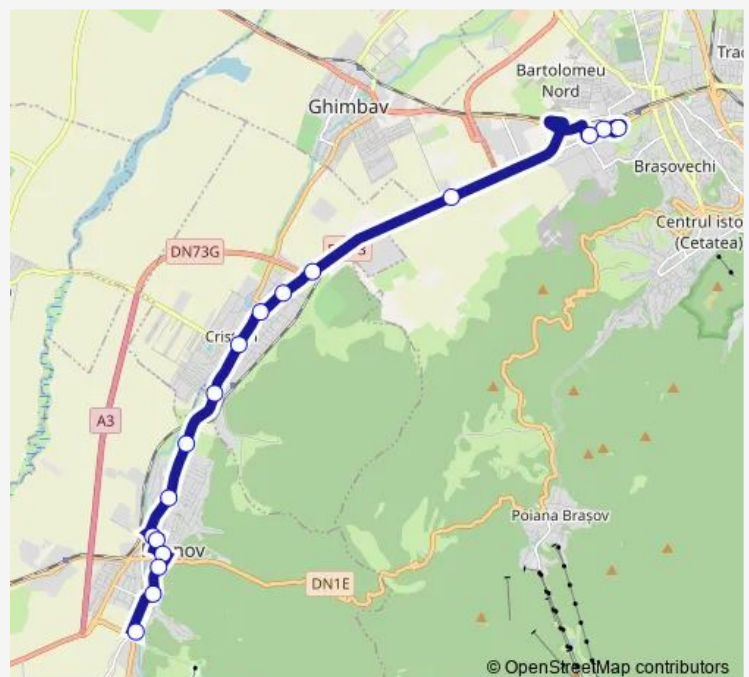

Lukoil

Liceul Tehnologic

Florilor

Mihai Viteazul

Primăria Veche

Biserica

Cap Linie Rânov

Route schedule

Route info

Direction: Stadionul Municipal

Stops: 17

Trip Duration: 0 hour 30 min

130 — Brașov - Cristian - Rânov

Direction

Cap Linie Rânov — Stadionul Municipal

17 stops

[Open route schedule](#)

Cap Linie Rânov

Caragiale

Biserica

Primăria Veche

Mihai Viteazul

F.S.R.

Liceul Tehnologic

Friday 05:25-23:00

Saturday 07:20-22:30

Sunday 07:20-22:30

Route info

Direction: Cap Linie Rânov

Stops: 17

Trip Duration: 0 hour 34 min

130 Bus time schedules and route maps are available in an offline PDF at busmaps.com. Use the busmaps.com website to see live bus times, train schedule or subway schedule, and step-by-step directions for all public transit in Cristian