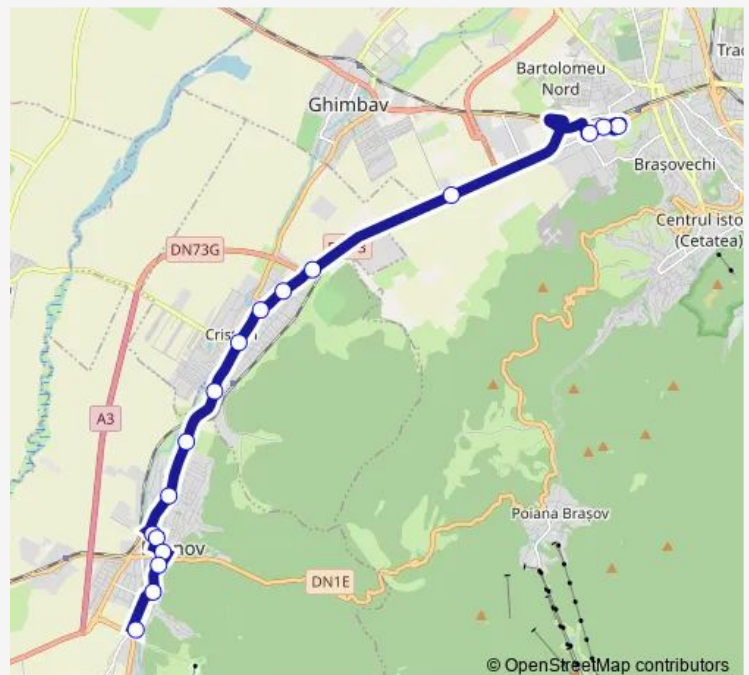

Lukoil

Liceul Tehnologic

Florilor

Mihai Viteazul

Primăria Veche

Biserica

Cap Linie Rânov

Route schedule

Route info

Direction: Stadionul Municipal

Stops: 17

Trip Duration: 0 hour 30 min

130 — Brașov - Cristian - Rânov

Direction

Cap Linie Rânov — Stadionul Municipal

17 stops

[Open route schedule](#)

Cap Linie Rânov

Caragiale

Biserica

Primăria Veche

Mihai Viteazul

F.S.R.

Liceul Tehnologic

Friday 05:25-23:00

Saturday 07:20-22:30

Sunday 07:20-22:30

Route info

Direction: Cap Linie Rânov

Stops: 17

Trip Duration: 0 hour 34 min

130 Bus time schedules and route maps are available in an offline PDF at busmaps.com. Use the busmaps.com website to see live bus times, train schedule or subway schedule, and step-by-step directions for all public transit in Cristian