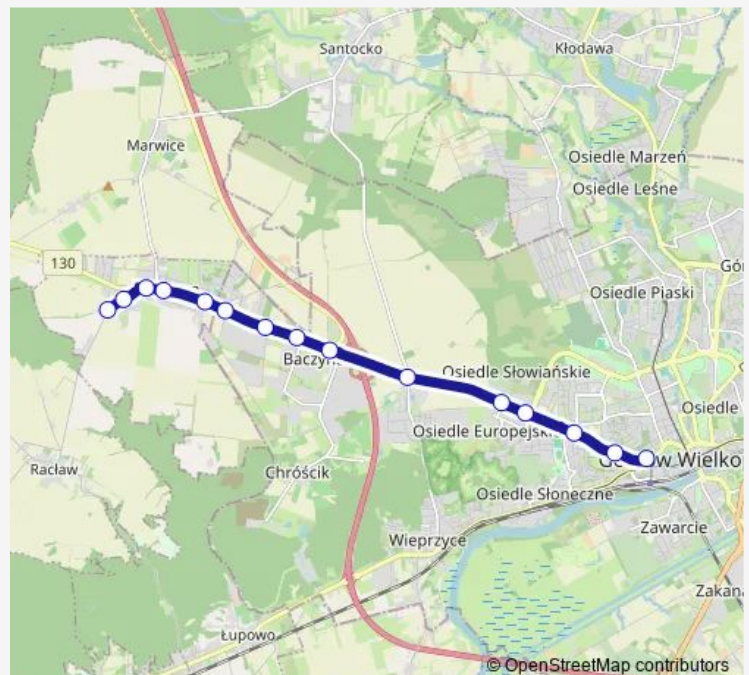

Bus 130 AWF - Baczyzna #-130

[Go to website](#)

Direction

Awf — Baczyzna

15 stops

[Open route schedule](#)

Awf

Chopina

Słoneczna

Pocztowa

Myśluborska

Osiedlowa

Baczyzna

Route schedule

Awf — Baczyzna

Monday 09:00-22:40

Tuesday 09:00-22:40

Wednesday 09:00-22:40

Thursday 09:00-22:40

Friday 09:00-22:40

Saturday 09:00-22:40

Sunday 09:00-22:40

Route info

Direction: Awf

Stops: 15

Trip Duration: 0 hour 20 min

130 — AWF - Baczyzna #-130

130 Bus time schedules and route maps are available in an offline PDF at busmaps.com. Use the busmaps.com website to see live bus times, train schedule or subway schedule, and step-by-step directions for all public transit in Gorzow Wielkopolski