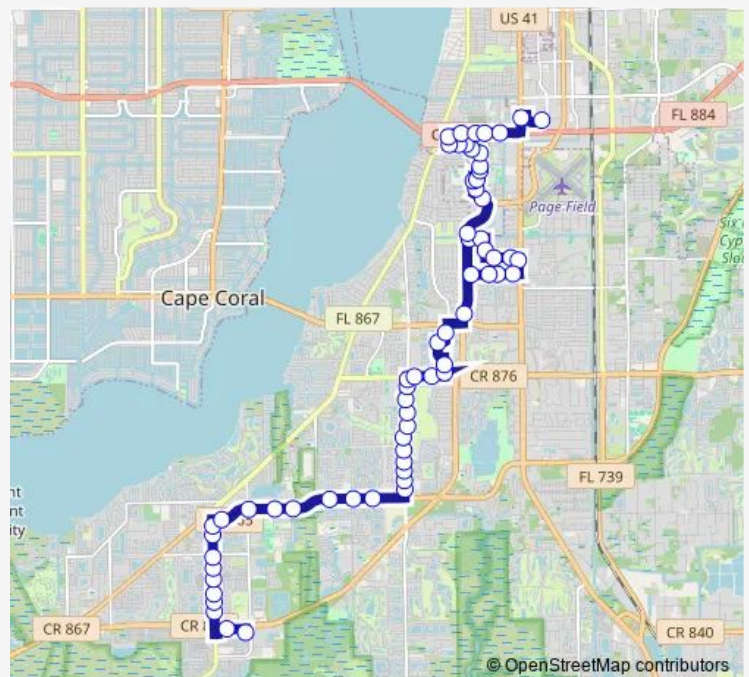

Gladiolus DR @ Lakes Laguna Blvd

Wnklr RD @ Gladiolus DR-Nb

Wnklr RD @ Ascot LN-Nb

Wnklr RD @ Brindle Ln

Wnklr RD @ Popham DR-Nb

Route schedule

Beach Park & Ride — Edison Mall Transfer Ctr

Monday 06:35-20:35

Tuesday 06:35-20:35

Wednesday 06:35-20:35

Thursday 06:35-20:35

Friday 06:35-20:35

Saturday 07:35-19:35

Sunday 09:34-17:32

Route info

Direction: Beach Park & Ride

Stops: 64

Trip Duration: 0 hour 56 min

130 — Route 130

Wnklr RD @ Kimberly TER-Nb

Wnklr RD @ Franchi Blvd-Nb

Wnklr RD @ Golf Course Dr

Wnklr RD @ Myerlee C Club Blvd-Nb

Wnklr RD @ Lueck LN-Nb

## Direction

Edison Mall Transfer Ctr — Beach Park & Ride

59 stops

[Open route schedule](#)

Edison Mall Transfer Ctr

Edison Mall DR @ Colonial Blvd

Colonial Blvd @ Deleon St

Colonial Blvd @ Bowling GRN Blvd-Eb