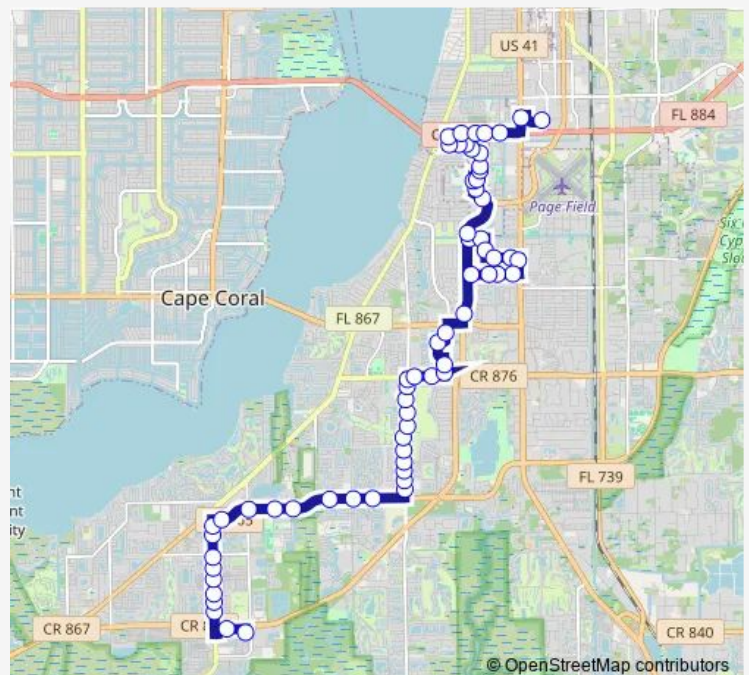

Gladiolus DR @ Lakes Laguna Blvd

Wnklr RD @ Gladiolus DR-Nb

Wnklr RD @ Ascot LN-Nb

Wnklr RD @ Brindle Ln

Wnklr RD @ Popham DR-Nb

Route schedule

Beach Park & Ride — Edison Mall Transfer Ctr

Monday 06:35-20:35

Tuesday 06:35-20:35

Wednesday 06:35-20:35

Thursday 06:35-20:35

Friday 06:35-20:35

Saturday 07:35-19:35

Sunday 09:34-17:32

Route info

Direction: Beach Park & Ride

Stops: 64

Trip Duration: 0 hour 55 min

130 — Route 130

Wnklr RD @ Kimberly TER-Nb

Wnklr RD @ Franchi Blvd-Nb

Wnklr RD @ Golf Course Dr

Wnklr RD @ Myerlee C Club Blvd-Nb

Wnklr RD @ Lueck LN-Nb

Edison Mall Transfer Ctr — Beach Park & Ride

59 stops

[Open route schedule](#)

Edison Mall Transfer Ctr

Edison Mall DR @ Colonial Blvd

Colonial Blvd @ Deleon St

Colonial Blvd @ Bowling GRN Blvd-Eb

Colonial Blvd @ Sommerset Dr