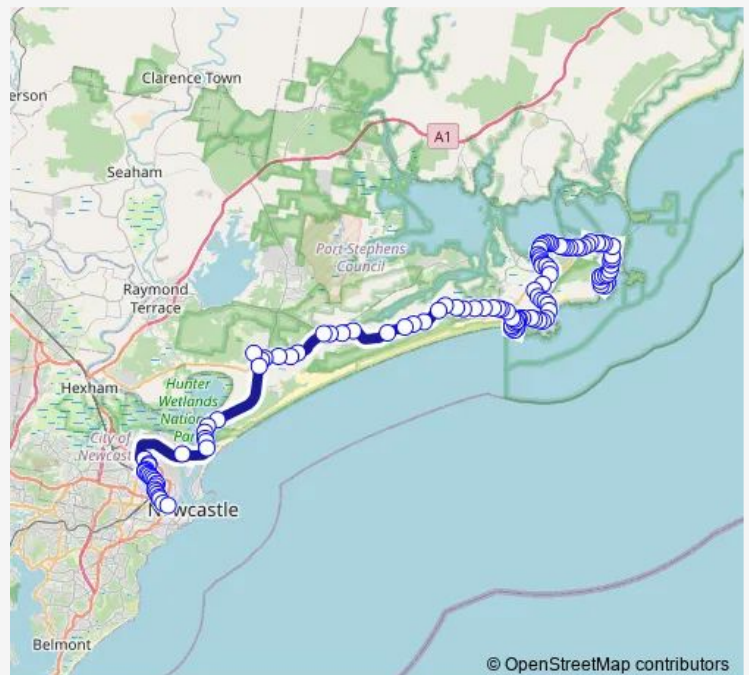

Bus 130 Newcastle to Fingal Bay via Gan Gan Rd

[Go to website](#)

Direction

Fingal Bay Shops, Market St — Newcastle Interchange, Stand B

116 stops

[Open route schedule](#)

- Fingal Bay Shops, Market St
- Boulder Bay Rd Before Bent St
- Rocky Point Rd After Creswell Pl
- Rocky Point Rd Opp Coral St
- Fingal Bay Sports Club, Rocky Point Rd
- Rocky Point Rd After Surf Cl
- Rocky Point Rd At Lentara St
- Marine Dr Before Darramba Rd
- Marine Dr Before Lentara St
- Marine Dr
- Tomaree Rd At Rigney St
- Tomaree Rd Opp Lloyd Lane
- Shoal Bay Public School, Fingal St
- Bay Village Shops, Shoal Bay Rd
- Shoal Bay Rd After Beach Rd
- Shoal Bay Rd Opp Harwood Av
- Shoal Bay Rd At Gowrie Av
- Shoal Bay Rd Opp Bill Strong Oval
- Fingal St Before Dowling St
- Magnus St Before Donald St
- Donald St At Stockton St

Route info

Direction: Fingal Bay Shops, Market St

Stops: 116

Trip Duration: 1 hour 59 min

130 — Newcastle to Fingal Bay via Gan Gan Rd

Government Rd After Church St

Government Rd Before Seaham St

Government Rd Before Taree St