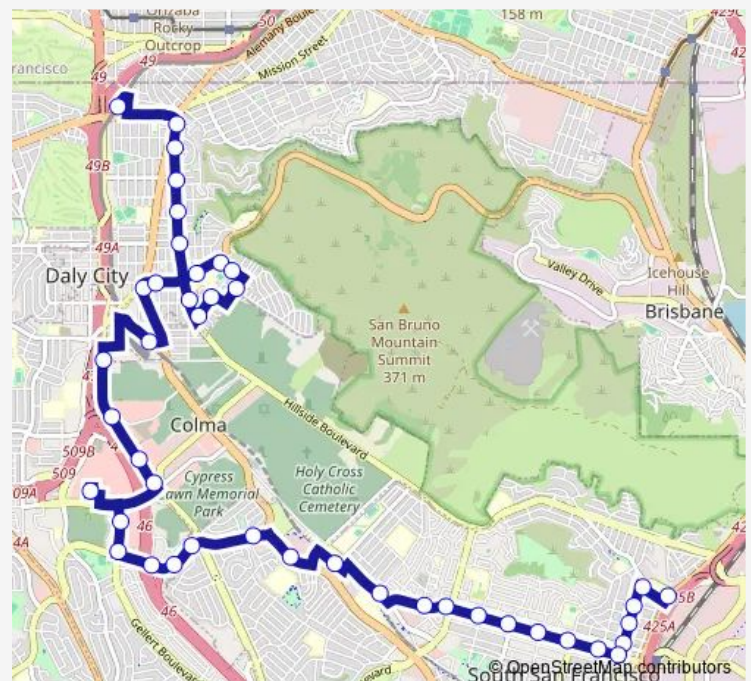

Junipero Serra Blvd & Serra Ctr

Serramonte Shopping Ctr-Bay 2

332 Gellert Blvd

Route schedule

Daly City Bart-Bay 4 — Oyster Point Terminal

Monday 06:00-22:30

Tuesday 06:00-22:30

Wednesday 06:00-22:30

Thursday 06:00-22:30

Friday 06:00-22:30

Saturday 07:15-19:45

Sunday 07:15-19:45

Route info

Direction: Daly City Bart-Bay 4

Stops: 40

Trip Duration: 1 hour 8 min

130 — Daly City Bart - Airport & Linden/Oyster Point

Hickey Blvd & Gellert Blvd

395 Hickey Blvd & Kaiser Medical Offices Driveway

Hickey Blvd & Longford Dr

El Camino Real & Hickey Blvd

South SF Bart-Bay 3 Westside Busway

39 stops

[Open route schedule](#)

Daly City Bart-Bay 4

Hillside Blvd & Brunswick St

Hillside Blvd & Alp Ave

Hillside Blvd & Gambetta St

Hillside Blvd & Bismark St

Hillside Blvd & Price St