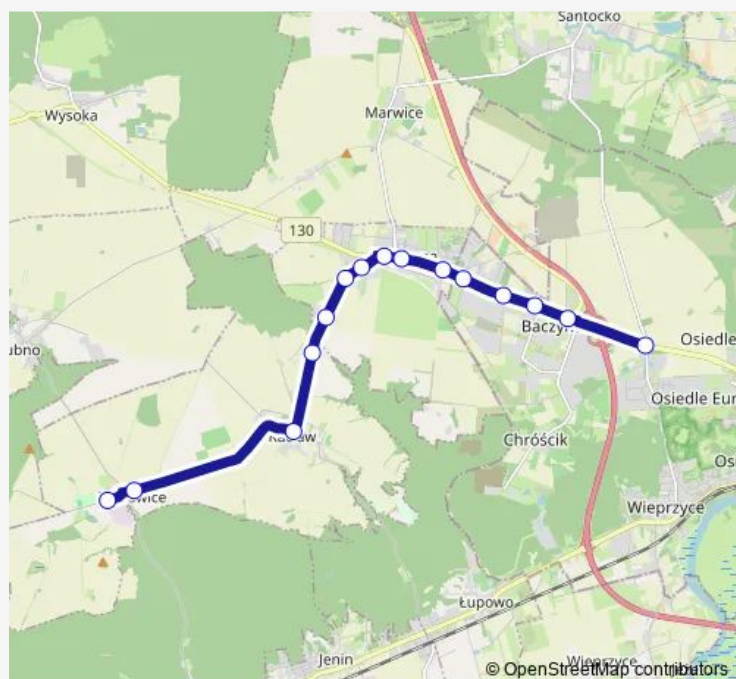

Direction

Rondo Małszyńskie — Stanowice

15 stops

[Open route schedule](#)

- Rondo Małszyńskie
- Kołobrzaska
- Szczecińska/Mosiężna
- Metalowców
- Lipiańska
- Słoneczna
- Pocztowa
- Myśluborska
- Osiedlowa
- Baczyna
- Osiedlowa I (gr. strefy)
- Raław Iii
- Raław
- Stanowice Ii
- Stanowice

Route schedule

Rondo Małszyńskie — Stanowice

Monday	04:15
Tuesday	04:15
Wednesday	04:15
Thursday	04:15
Friday	04:15
Saturday	04:15
Sunday	04:15

Route info

Direction: Rondo Małszyńskie

Stops: 15

Trip Duration: 0 hour 23 min

130 — Małyszyn Wielki - Stanowice PTC'23-130

130 Bus time schedules and route maps are available in an offline PDF at busmaps.com. Use the busmaps.com website to see live bus times, train schedule or subway schedule, and step-by-step directions for all public transit in Gorzow Wielkopolski