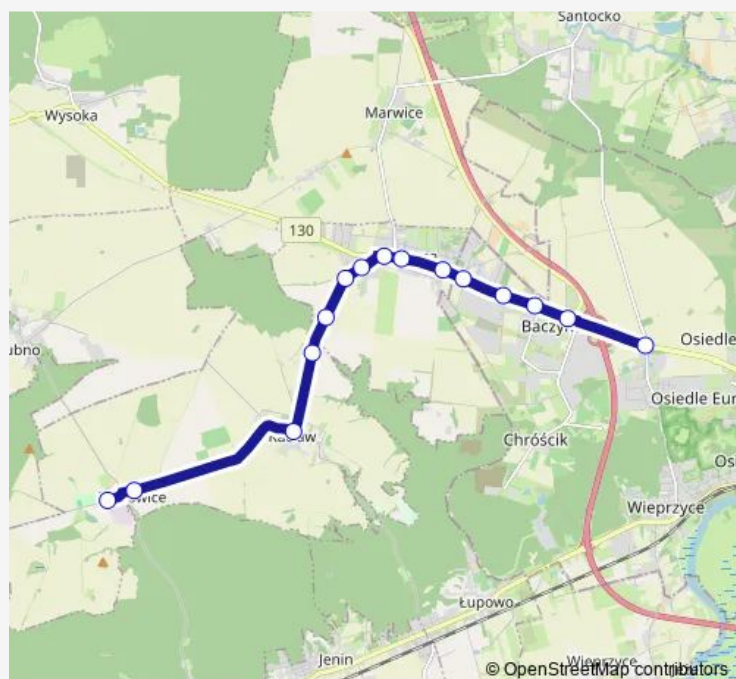

### Direction

Rondo Małszyńskie — Stanowice

15 stops

[Open route schedule](#)

- Rondo Małszyńskie
- Kołobrzaska
- Szczecińska/Mosiężna
- Metalowców
- Lipiańska
- Słoneczna
- Pocztowa
- Myśluborska
- Osiedlowa
- Baczyna
- Osiedlowa I (gr. strefy)
- Raław lii
- Raław
- Stanowice li
- Stanowice

### Route schedule

Rondo Małszyńskie — Stanowice

Monday	04:15
Tuesday	04:15
Wednesday	04:15
Thursday	04:15
Friday	04:15
Saturday	04:15
Sunday	04:15

### Route info

Direction: Rondo Małszyńskie

Stops: 15

Trip Duration: 0 hour 23 min

130 Bus time schedules and route maps are available in an offline PDF at [busmaps.com](https://busmaps.com). Use the [busmaps.com](https://busmaps.com) website to see live bus times, train schedule or subway schedule, and step-by-step directions for all public transit in Gorzow Wielkopolski