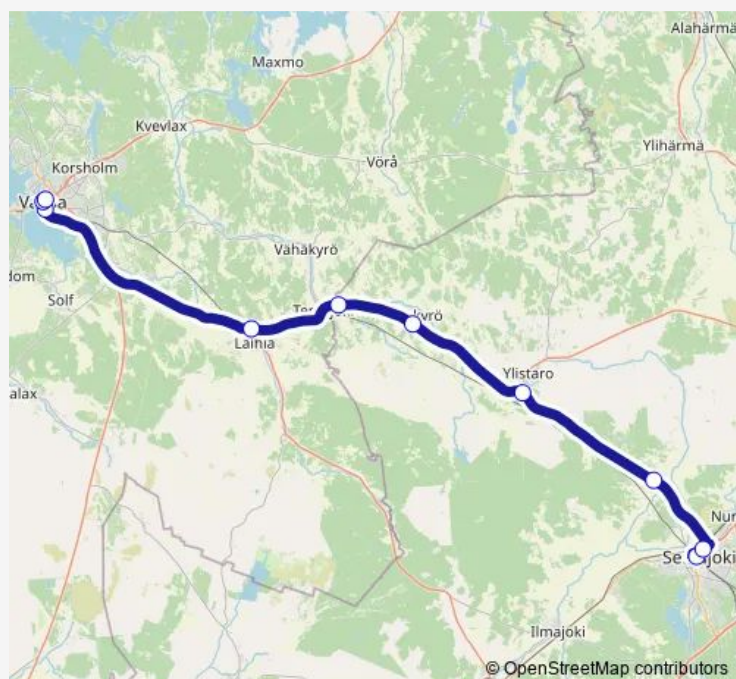

Saturday —

Sunday —

**Route info**

Direction: Seinäjoen matkakeskus, laituri 3

Stops: 10

Trip Duration: 1 hour 10 min

**130 — Seinäjoen matkakeskus, laituri 3 - Vaasa matkakeskus****BusMaps**

130 Bus time schedules and route maps are available in an offline PDF at [busmaps.com](https://busmaps.com). Use the [busmaps.com](https://busmaps.com) website to see live bus times, train schedule or subway schedule, and step-by-step directions for all public transit in Seinäjoki