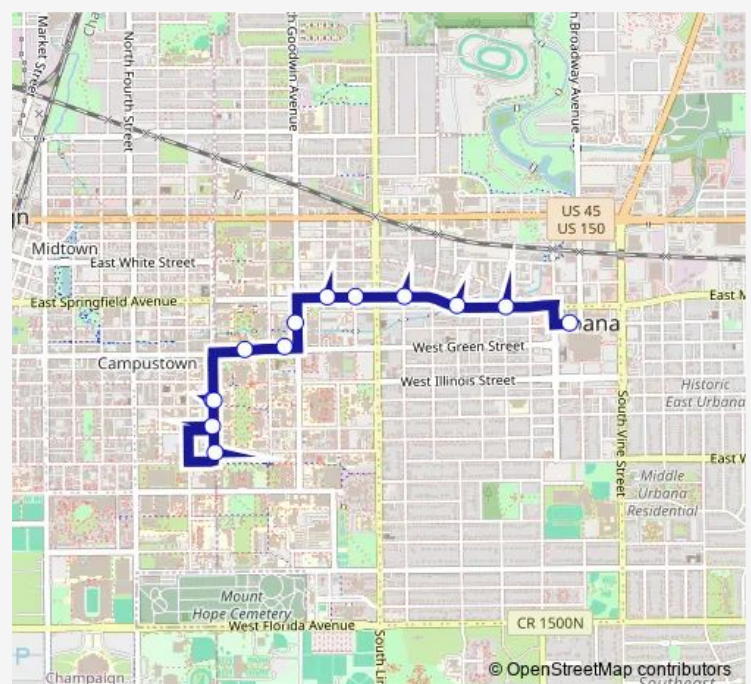

Wright & Chalmers (NW Corner)

Armory & Wright (NE Far Side)

Transit Plaza (SE Platform)

### Route schedule

Lincoln Square Garage South — Transit Plaza (SE Platform)

Monday —

Tuesday —

Wednesday —

Thursday —

Friday —

Saturday 09:25-17:25

### Route info

Direction: Lincoln Square Garage South

Stops: 13

Trip Duration: 0 hour 10 min

130 — Silver Limited

**Direction**

Transit Plaza (SE Platform) — Lincoln Square Garage South

9 stops

## Route info

Direction: Transit Plaza (SE Platform)

Stops: 9

Trip Duration: 0 hour 8 min