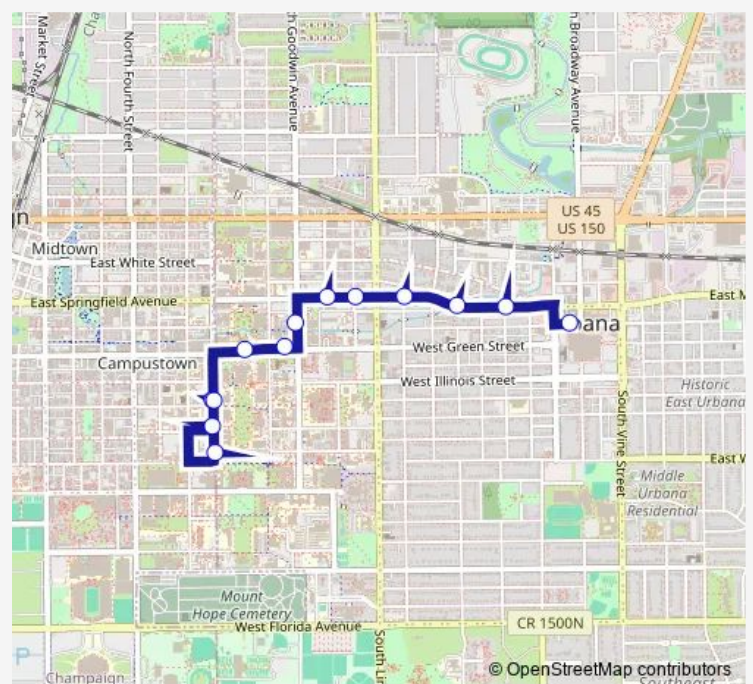

Transit Plaza (SW Platform)

Wright & Chalmers (NW Corner)

Armory & Wright (NE Far Side)

Transit Plaza (SE Platform)

Route schedule

Lincoln Square Garage South — Transit Plaza (SE Platform)

Monday	—
Tuesday	—
Wednesday	—
Thursday	—
Friday	—
Saturday	09:25-17:05
Sunday	09:25-17:05

Route info

Direction: Lincoln Square Garage South

Stops: 13

Trip Duration: 0 hour 10 min

130 — Silver Limited Evening Saturday

Direction

Transit Plaza (SE Platform) — Lincoln Square Garage South

9 stops

[Open route schedule](#)

Transit Plaza (SE Platform)

Illini Union (South Side Shelter)

Goodwin at Materials Research

Springfield & Harvey (SW Corner)

Springfield & Gregory St. (SW Corner)

Springfield & Busey (SW Corner)

Thursday 18:45-23:45

Friday 18:45-23:45

Saturday 07:25-23:45

Sunday 09:45-17:25

Route info

Direction: Lincoln Square Garage South

Stops: 13

Trip Duration: 0 hour 10 min