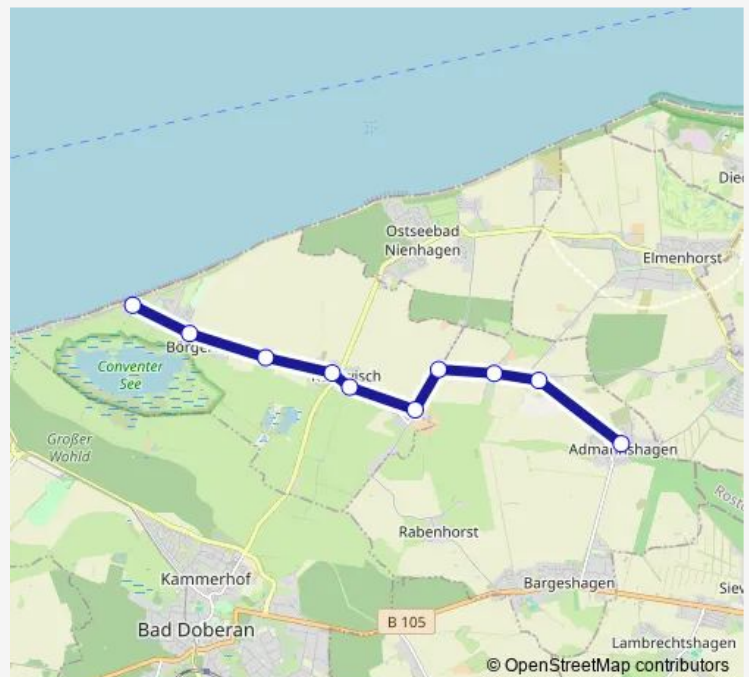

Bus 130

[Go to website](#)

Direction

Rabenhorst — Rethwisch, Schule

10 stops

[Open route schedule](#)

Rabenhorst

Bargeshagen Rabenhorster Damm

Route schedule

Rabenhorst — Rethwisch, Schule

Monday 06:45

Tuesday 06:45

Wednesday 06:45

Thursday 06:45

Friday 06:45

Saturday —

Sunday —

Route info

Direction: Rabenhorst

Stops: 10

Trip Duration: 0 hour 18 min

Direction

Admannshagen Wendescheife — Rethwisch, Schule

6 stops

Route info

Direction: Admannshagen Wendescheife

Stops: 6

Trip Duration: 0 hour 9 min

Direction

Rethwisch, Schule — Börgerende, Wendeplatz

6 stops

[Open route schedule](#)