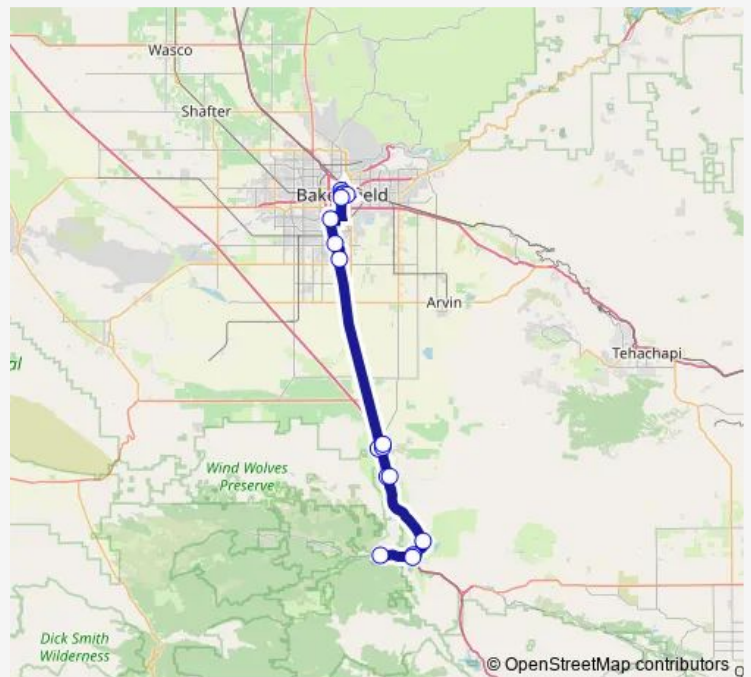

Bus 130 Frazier Park - Bakersfield

[Go to website](#)

Direction

Flying J / Frazier Mountain Park Rd. (760789) — GET Downtown Transit Center (760793)

17 stops

[Open route schedule](#)

- Flying J / Frazier Mountain Park Rd. (760789)
- Post Office/Monterey Trail (760830)
- Clinica Sierra Vista / Lebec Rd. (760766)
- Post Office/Lebec Rd. (760831)
- Valero Gas / Edmonston Pumping Plant Rd. (760862)
- Shell/Rose Station Rd. (760845)
- Laval Rd. at Dennis Mccarthy Dr. West (760825)
- Tejon Outlets-Food Court (771174)
- Travel Centers of America/Laval Rd. (768705)
- Park & Ride/Mckee Rd. (760823)
- Wal-Mart/Panama Ln. (760871)
- Valley Plaza/Wible Rd. (760878)
- Chester Ave. at California Ave. (Starbucks) (2394633)
- Kern County Superior Court - Truxtun Ave. (760760)
- County Admin. Building - Truxtun Ave. (812029)
- Bakersfield Amtrak (760743)
- GET Downtown Transit Center (760793)

Route schedule

Flying J / Frazier Mountain Park Rd. (760789) — GET Downtown Transit Center (760793)

Monday	08:35-17:40
Tuesday	08:35-17:40
Wednesday	08:35-17:40
Thursday	08:35-17:40
Friday	08:35-17:40
Saturday	09:10-14:15
Sunday	—

Route info

Direction: Flying J / Frazier Mountain Park Rd. (760789)

Stops: 17

Trip Duration: 1 hour 40 min

130 — Frazier Park - Bakersfield

Direction

GET Downtown Transit Center (760793) — Flying J / Frazier Mountain Park Rd. (760789)

17 stops

[Open route schedule](#)

GET Downtown Transit Center (760793)

Kern County Superior Court - Truxtun Ave. (760760)

County Admin. Building - Truxtun Ave. (812029)

Bakersfield Amtrak (760743)

Chester Ave. at California Ave. (Tire Shop) (769830)