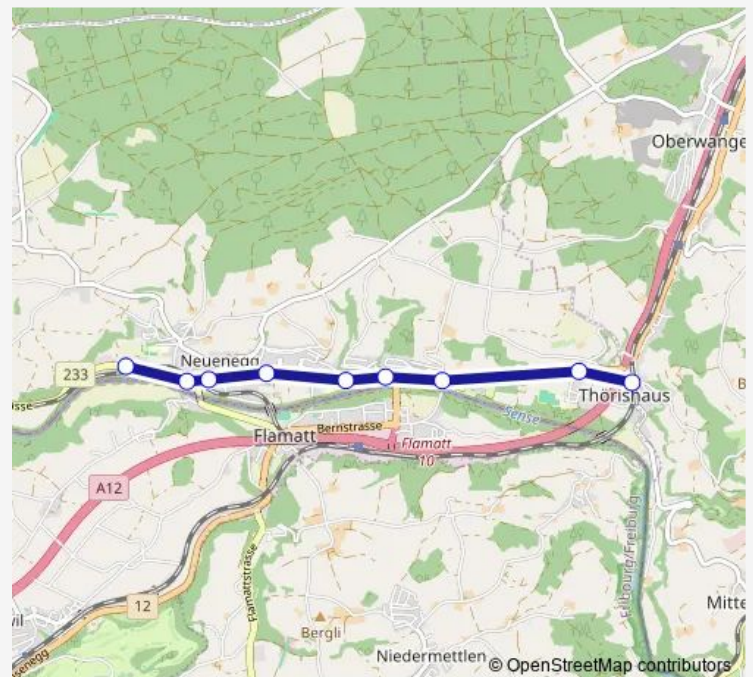

Tuesday 05:59

Wednesday 05:59

Thursday 05:59

Friday 05:59

Saturday 05:59

Sunday —

Route info

Direction: Thörishaus Dorf, Bahnhof

Stops: 9

Trip Duration: 0 hour 9 min

Direction

Neuenegg, Louelemoos — Thörishaus Dorf, Bahnhof

9 stops

[Open route schedule](#)

Neuenegg, Louelemoos

Neuenegg, Bahnhof

Route info

Direction: Neuenegg, Louelemoos

Stops: 9

Trip Duration: 0 hour 10 min

Direction

Thörishaus Dorf, Bahnhof — Neuenegg, Louelemoos

9 stops

[Open route schedule](#)

Neuenegg, Louelemoos

Route schedule

Thörishaus Dorf, Bahnhof — Neuenegg, Louelemoos

Monday 06:29-20:29

Tuesday 06:29-20:29

Wednesday 06:29-20:29

Thursday 06:29-20:29

Friday 06:29-20:29