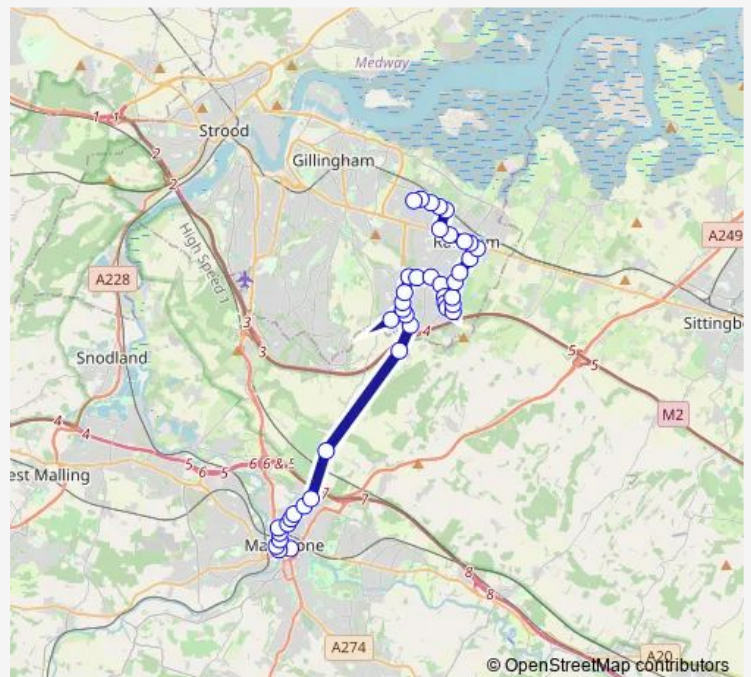

Kenyon Walk

Hempstead Valley Shopping Centre

Sharsted Way

Route schedule

King Street — White Horse

Monday 14:05-16:05

Tuesday 14:05-16:05

Wednesday 14:05-16:05

Thursday 14:05-16:05

Friday 14:05-16:05

Saturday —

Sunday —

Route info

Direction: King Street

Stops: 31

Trip Duration: 0 hour 51 min

130 — Twydall - Maidstone

Kings Frith

Wigmore Road

Spyglass and Kettle

Tesco

Caldew Avenue

Pump Lane

Bloors Lane

Roberts Road

Holding Street

White Horse

Direction

King Street — Shops

42 stops

[Open route schedule](#)

King Street