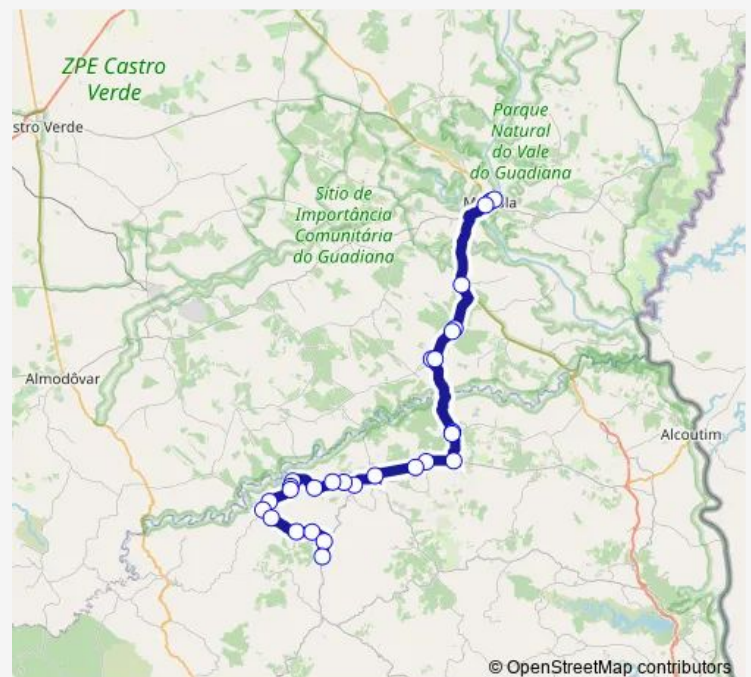

Thursday 17:00

Friday 17:00

Saturday —

Sunday —

Route info

Direction: Mértola (Avenida)

Stops: 28

Trip Duration: 1 hour 15 min

130 — Corte Serranos – Mértola

Zorrinhos

Pereirão (X)

Casa Nova (Moinho de Vento)

Mestras

Barroso

Arrizada (X)

Corte Serranos

Direction

Corte Serranos — Mértola (Avenida)

28 stops

[Open route schedule](#)

Corte Serranos

Arrizada (X)

Barroso

Mestras

Tuesday 07:20

Wednesday 07:20

Thursday 07:20

Friday 07:20

Saturday —

Sunday —

Route info

Direction: Corte Serranos