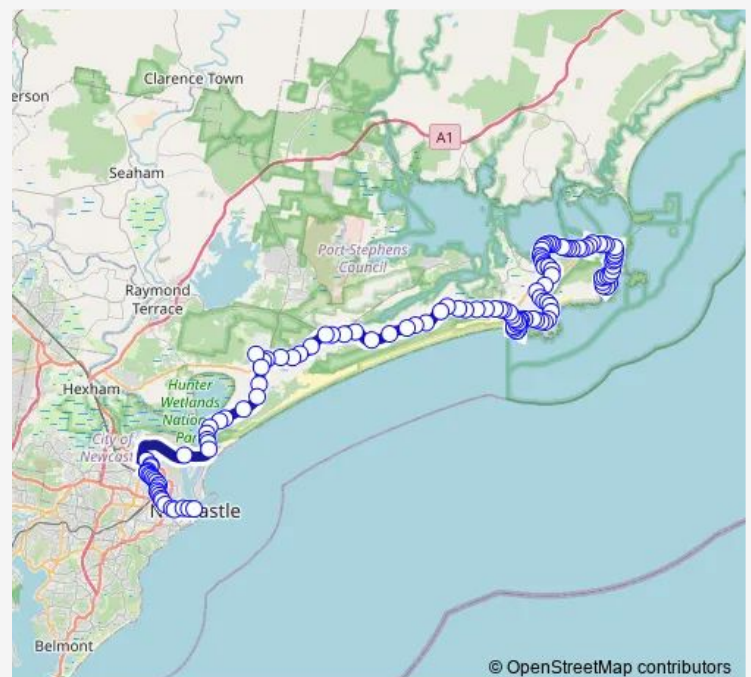

Wednesday 06:50

Thursday 06:50

Friday 06:50

Saturday 14:40

Sunday 14:40

Route info

Direction: Fingal Bay Shops, Market St

Stops: 125

Trip Duration: 2 hour 0 min

130 — Fingal Bay to Newcastle via Gan Gan Rd

BusMaps

Donald St At Stockton St

Government Rd After Church St

Government Rd Before Seaham St

Government Rd Before Taree St

Government Rd Before Irambang St