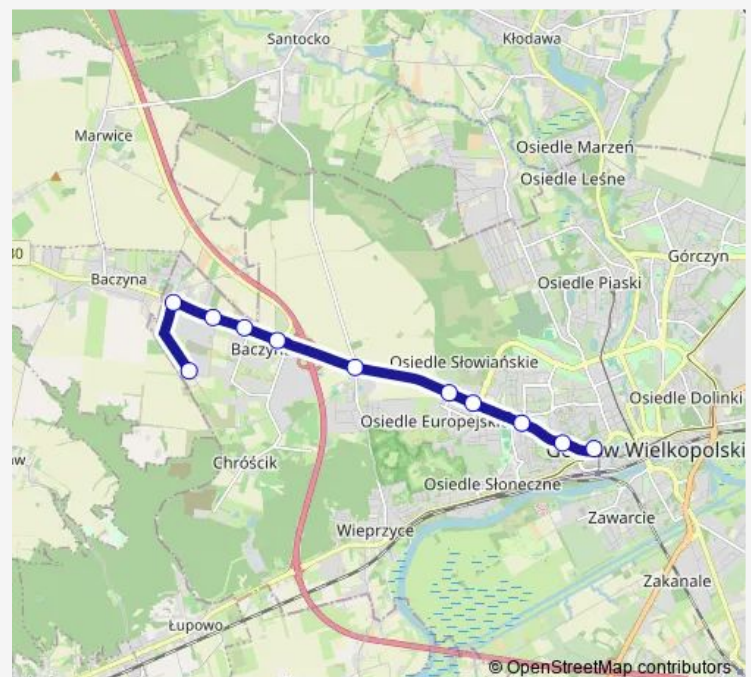

### Route info

Direction: Odlewników

Stops: 13

Trip Duration: 0 hour 18 min