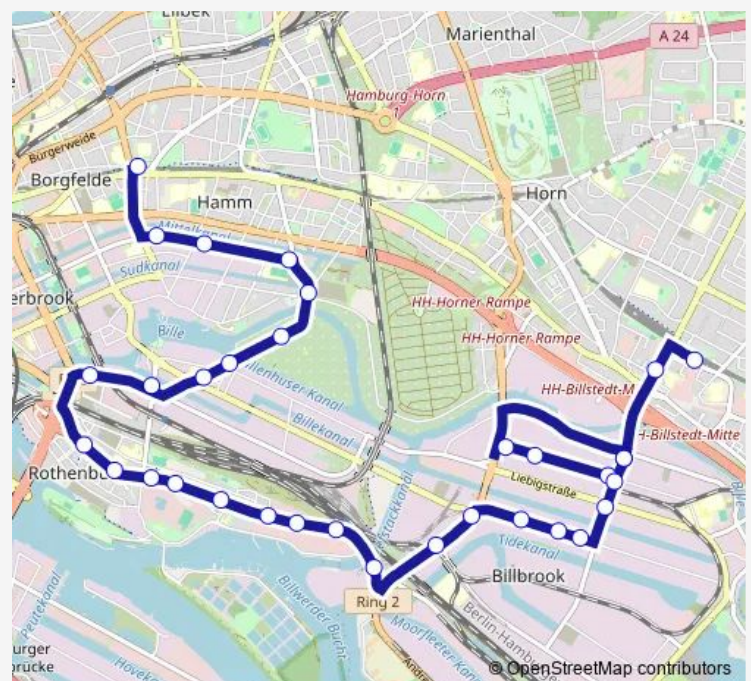

Rothenburgsorter Marktplatz

### Route schedule

U Billstedt — U Burgstraße

Monday 05:12-17:48

Tuesday 05:12-17:48

Wednesday 05:12-17:48

Thursday 05:12-17:48

Friday 05:12-17:48

Saturday —

### Route info

Direction: U Billstedt

Stops: 32

Trip Duration: 0 hour 41 min

130 — %UB Burgstraße > %SB Rothenburgsort > Billbrook > %UB Billstedt

Billhorner Mühlenweg

Haus des KFZ-Gewerbes

S Rothenburgsort