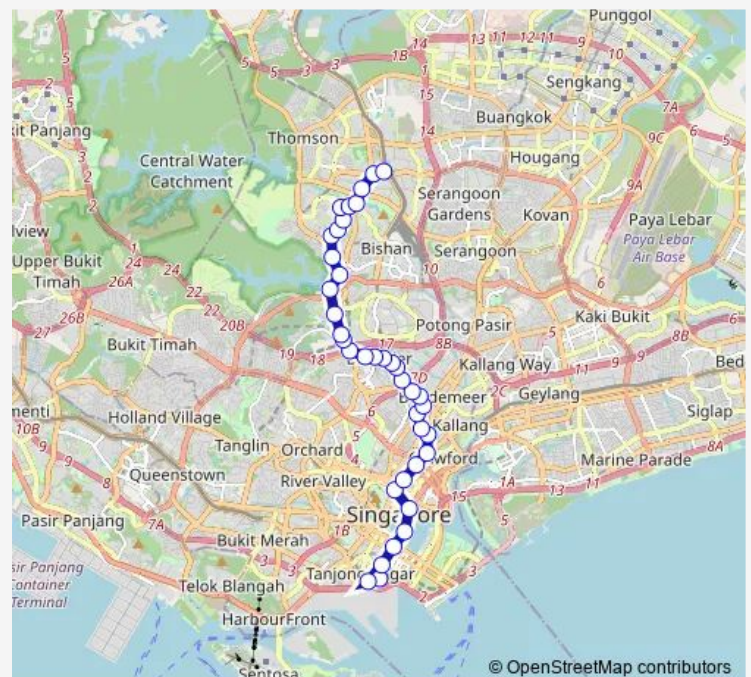

Thursday 06:00

Friday 06:00

Saturday 06:00

Sunday 06:00

Route info

Direction: Shenton Way Ter

Stops: 38

Trip Duration: 1 hour 4 min

130

BusMaps

Aft Irrawaddy Rd

Opp Tan Tong Meng Twr

Old Police Academy

S'pore Polo Club

AFT Andrew Rd

Macritchie Reservoir

Sunday 05:30

Route info

Direction: Ang Mo Kio Int

Stops: 42

Trip Duration: 1 hour 4 min

Boon Keng Stn/Blk 22

Bef Lavender St

Hoa Nam Bldg