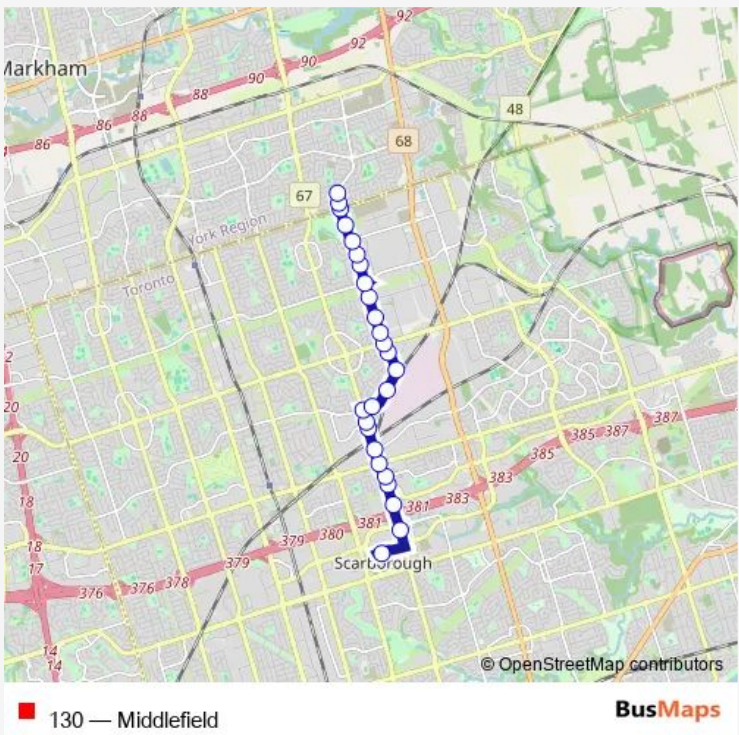

**Bus 130 Middlefield**

[Go to website](#)

**Direction**  
 Scarborough Centre Station — Middlefield Rd Loop at Steeles Ave East  
 26 stops  
[Open route schedule](#)

- Scarborough Centre Station
- Mccowan Rd at 300 Consilium Pl
- Mccowan Rd at Highway 401
- Mccowan Rd at Milner Ave North Side
- Mccowan Rd at Invergordon Ave
- Mccowan Rd at Sheppard Ave East
- Mccowan Rd at Nugget Ave
- 2061 Mccowan Rd
- Mccowan Rd at Commander Blvd North Side
- Mccowan Rd at Middlefield Rd
- Middlefield Rd at Opposite Walkway to Bushcroft Grove
- Middlefield Rd at Compass Crt
- Middlefield Rd at Opposite Walkway to Buckhurst Cres
- Middlefield Rd at Orator Gate North Side
- Middlefield Rd at Finch Ave East
- Middlefield Rd at Arbor Low Gate
- Middlefield Rd at Richmond Park Blvd
- Middlefield Rd at Nashdene Rd North Side
- Middlefield Rd at Mcnicoll Ave
- Middlefield Rd at Pebblewood Ave
- Middlefield Rd at Newmill Gate

**Route schedule**  
 Scarborough Centre Station — Middlefield Rd Loop at Steeles Ave East

Monday	09:26-01:18 <sup>+1</sup>
Tuesday	09:26-01:18 <sup>+1</sup>
Wednesday	09:26-01:18 <sup>+1</sup>
Thursday	09:26-01:18 <sup>+1</sup>
Friday	09:26-01:18 <sup>+1</sup>
Saturday	05:45-01:15 <sup>+1</sup>
Sunday	07:45-01:18 <sup>+1</sup>

**Route info**  
 Direction: Scarborough Centre Station  
 Stops: 26  
 Trip Duration: 0 hour 22 min

Middlefield Rd at Passmore Ave

Middlefield Rd at Select Ave North Side

Middlefield Rd at Steeles Ave East

Middlefield Rd at Steeles Ave East North Side

Middlefield Rd Loop at Steeles Ave East