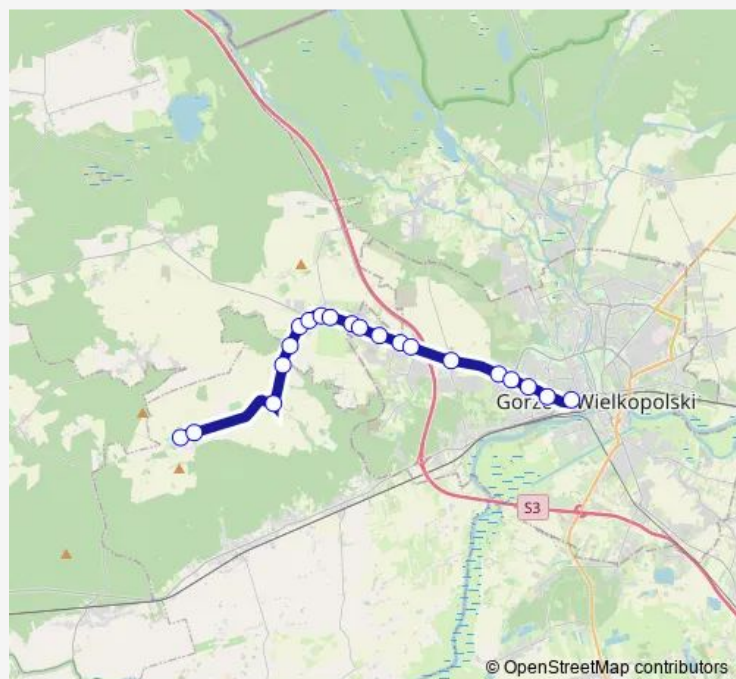

Route schedule

Stanowice — Awf

Monday 04:41-16:10

Tuesday 04:41-16:10

Wednesday 04:41-16:10

Thursday 04:41-16:10

Friday 04:41-16:10

Saturday 04:41-16:10

Sunday 04:41-16:10

Route info

Direction: Stanowice

Stops: 20

Trip Duration: 0 hour 33 min

130 Bus time schedules and route maps are available in an offline PDF at busmaps.com. Use the busmaps.com website to see live bus times, train schedule or subway schedule, and step-by-step directions for all public transit in Gorzow Wielkopolski