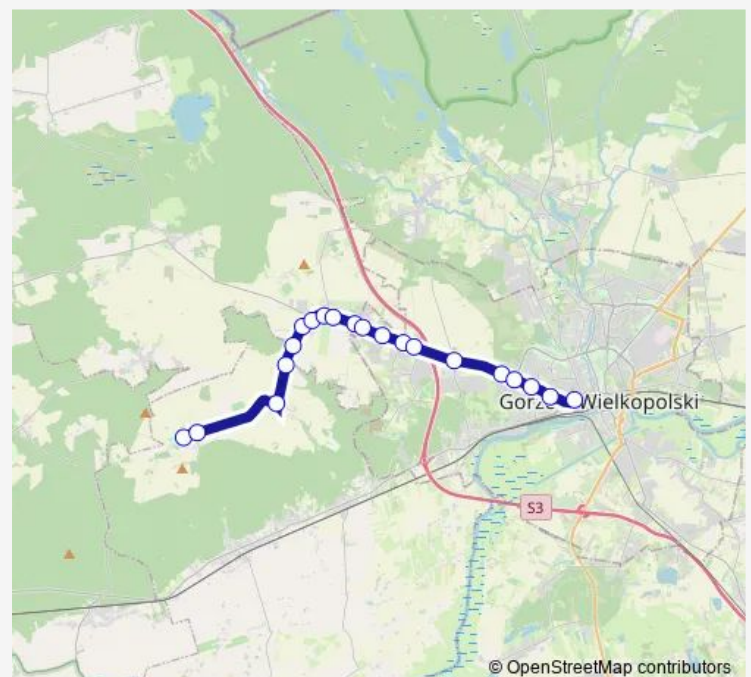

Route schedule

Stanowice — Awf

Monday 04:41-16:10

Tuesday 04:41-16:10

Wednesday 04:41-16:10

Thursday 04:41-16:10

Friday 04:41-16:10

Saturday 04:41-16:10

Sunday 04:41-16:10

Route info

Direction: Stanowice

Stops: 20

Trip Duration: 0 hour 32 min

130 Bus time schedules and route maps are available in an offline PDF at busmaps.com. Use the busmaps.com website to see live bus times, train schedule or subway schedule, and step-by-step directions for all public transit in Gorzow Wielkopolski