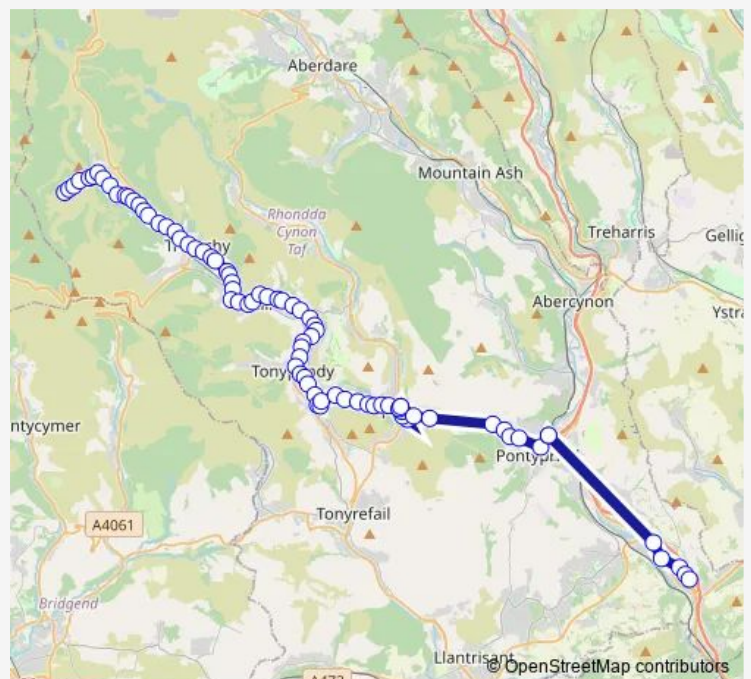

Thursday 06:46-17:33

Friday 06:46-17:33

Saturday 07:52-17:22

Sunday —

Route info

Direction: Turning Circle

Stops: 82

Trip Duration: 1 hour 33 min