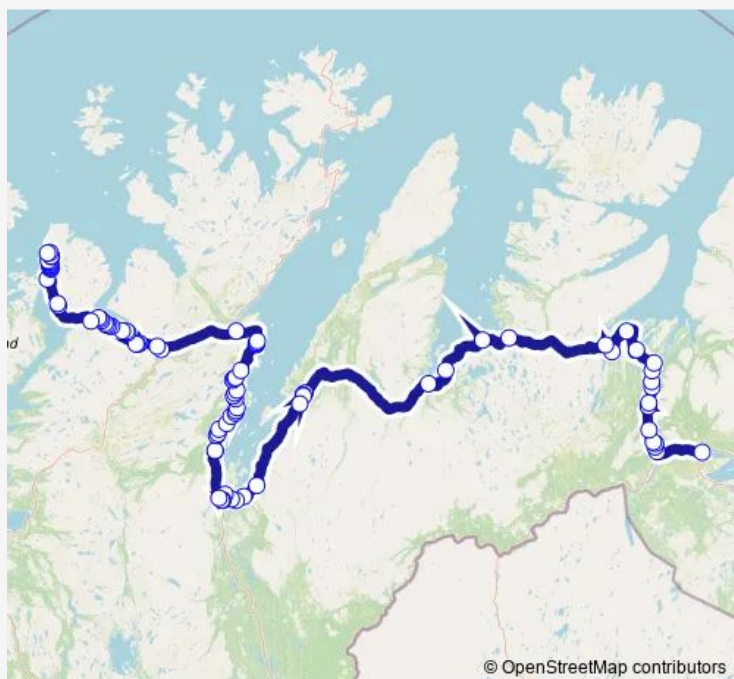

Friday 08:30

Saturday —

Sunday 14:15

Route info

Direction: Varangerbotn bussterminal

Stops: 93

Trip Duration: 7 hour 5 min

130 — Varangerbotn - Hammerfest

BusMaps

Børselv

Børselv skole

Viekker

Handelsbukt

Østerbotnhalsen

Øvre Brennelv

Brennelv