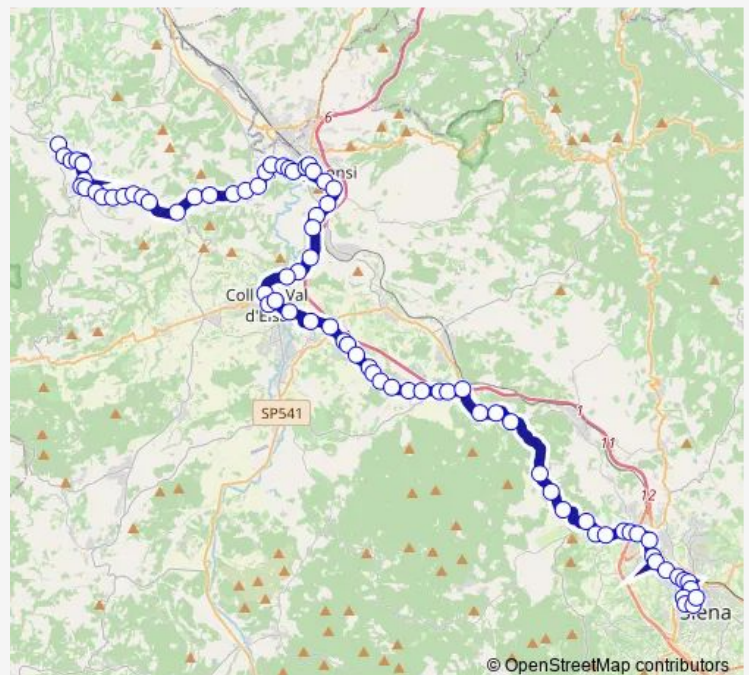

Martiri Di Citerna

San Gimignano - Strada

### Route schedule

Santa Lucia - Via Ghirlandaio — San Gimignano - Strada

Monday 06:14-14:20

Tuesday 06:14-14:20

Wednesday 06:14-14:20

Thursday 06:14-14:20

Friday 06:14-14:20

Saturday 06:14-14:20

### Route info

Direction: Santa Lucia - Via Ghirlandaio

Stops: 14

Trip Duration: 0 hour 10 min