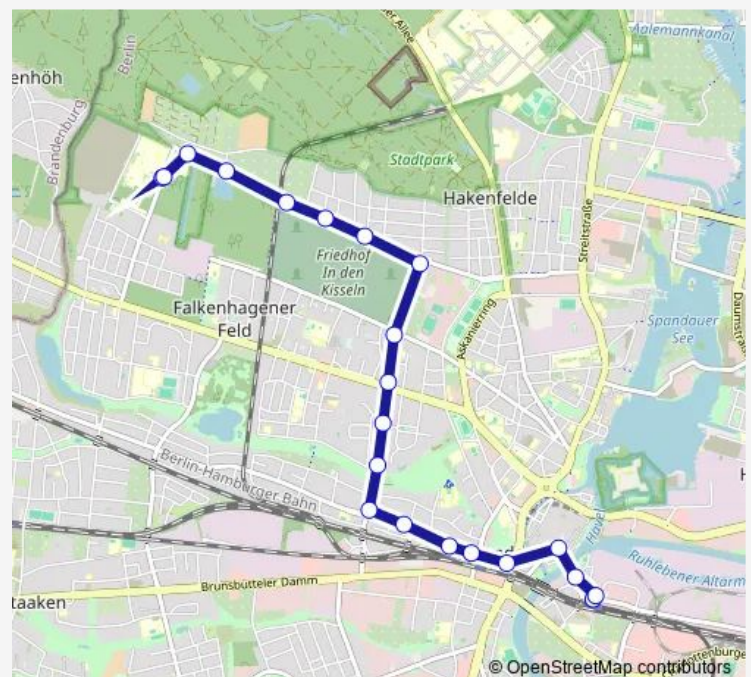

Pausiner Str.

Schwanter Weg

Gliensteig

Bötzow-Bahn

Sandwiesenweg

Radelandstr./Pflegeheim

Waldkrankenhaus

Waldkrankenhaus

Route schedule

S+U Rathaus Spandau — Waldkrankenhaus

Monday —

Tuesday 05:35-06:55

Wednesday —

Thursday —

Friday —

Saturday 05:35-06:55

Sunday —

Route info

Direction: S+U Rathaus Spandau

Stops: 18

Trip Duration: 0 hour 14 min

130

BusMaps

Direction

Friday —

Saturday —

Sunday 10:21-18:01

Route info

Direction: Westerwaldstr.

Stops: 12

Trip Duration: 0 hour 12 min

Direction