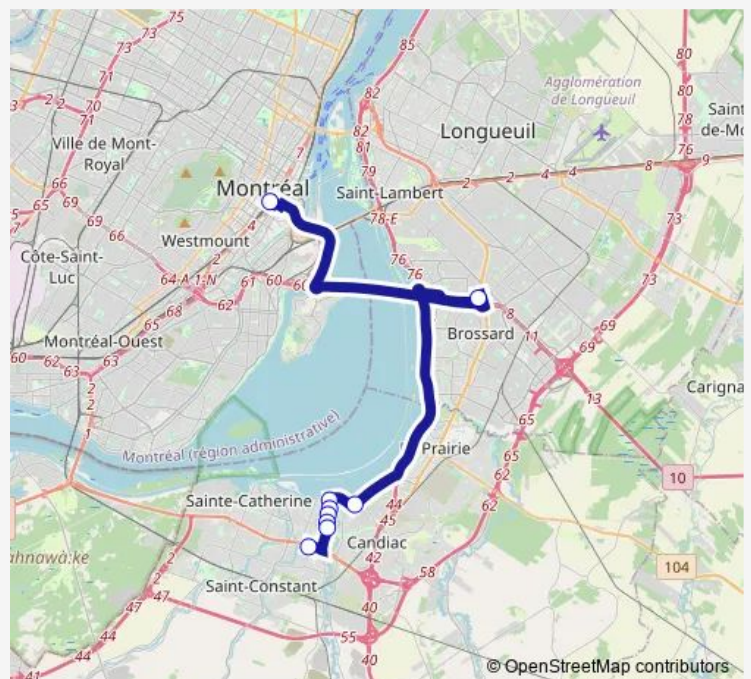

Bus 130 Express Montréal via Principale

[Go to website](#)

Direction

Terminus Georges-Gagné - Quai 5 — Terminus Centre-Ville Porte 13

11 stops

[Open route schedule](#)

Terminus Georges-Gagné - Quai 5

Principale Nord / Saint-Laurent

Principale Nord / Bellefleur

Principale Nord / Corriveau

Principale Nord / Soucy

Principale Nord / Marie-Victorin

Marie-Victorin / face au Clsc Candiac

Taschereau / de Rome

Terminus Panama - Quai 11

Robert-Bourassa / William

Terminus Centre-Ville Porte 13

Route schedule

Terminus Georges-Gagné - Quai 5 — Terminus Centre-Ville Porte 13

Monday	05:15-00:32 ⁺¹
Tuesday	05:15-00:32 ⁺¹
Wednesday	05:15-00:32 ⁺¹
Thursday	05:15-00:32 ⁺¹
Friday	05:15-00:32 ⁺¹
Saturday	07:10-00:08 ⁺¹
Sunday	07:10-23:10

Route info

Direction: Terminus Georges-Gagné - Quai 5

Stops: 11

Trip Duration: 0 hour 40 min

Direction

Terminus Centre-Ville Porte 13 — Terminus
Georges-Gagné - Quai 5

9 stops

[Open route schedule](#)