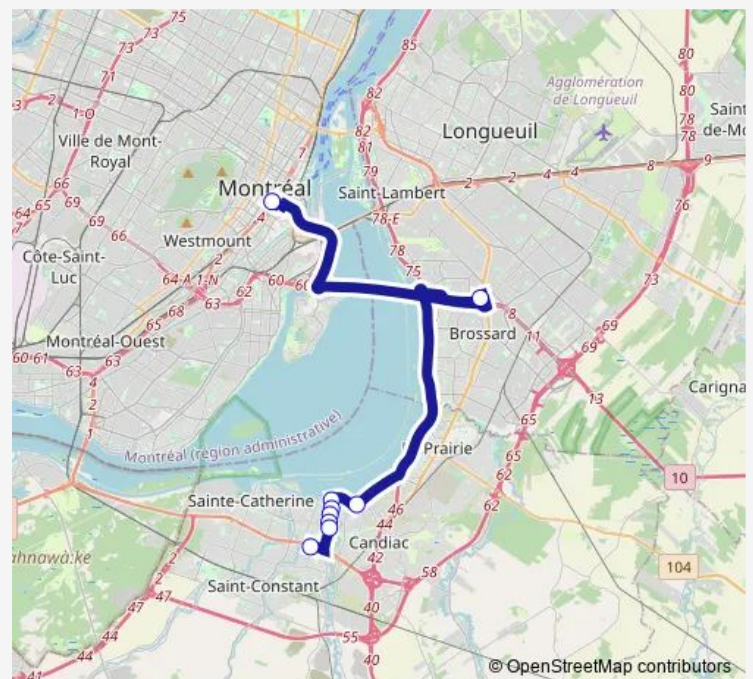

Bus 130 Express Montréal via Principale

[Go to website](#)

Direction

Terminus Georges-Gagné - Quai 5 — Terminus Centre-Ville Porte 13

11 stops

[Open route schedule](#)

Terminus Georges-Gagné - Quai 5

Principale Nord / Saint-Laurent

Principale Nord / Bellefleur

Principale Nord / Corriveau

Principale Nord / Soucy

Principale Nord / Marie-Victorin

Marie-Victorin / face au Clsc Candiac

Taschereau / de Rome

Terminus Panama - Quai 11

Robert-Bourassa / William

Terminus Centre-Ville Porte 13

Route schedule

Terminus Georges-Gagné - Quai 5 — Terminus Centre-Ville Porte 13

Monday	05:15-00:32 ⁺¹
Tuesday	05:15-00:32 ⁺¹
Wednesday	05:15-00:32 ⁺¹
Thursday	05:15-00:32 ⁺¹
Friday	05:15-00:32 ⁺¹
Saturday	07:10-00:08 ⁺¹
Sunday	07:10-23:10

Route info

Direction: Terminus Georges-Gagné - Quai 5

Stops: 11

Trip Duration: 0 hour 40 min

Direction

Terminus Centre-Ville Porte 13 — Terminus
Georges-Gagné - Quai 5

9 stops

[Open route schedule](#)