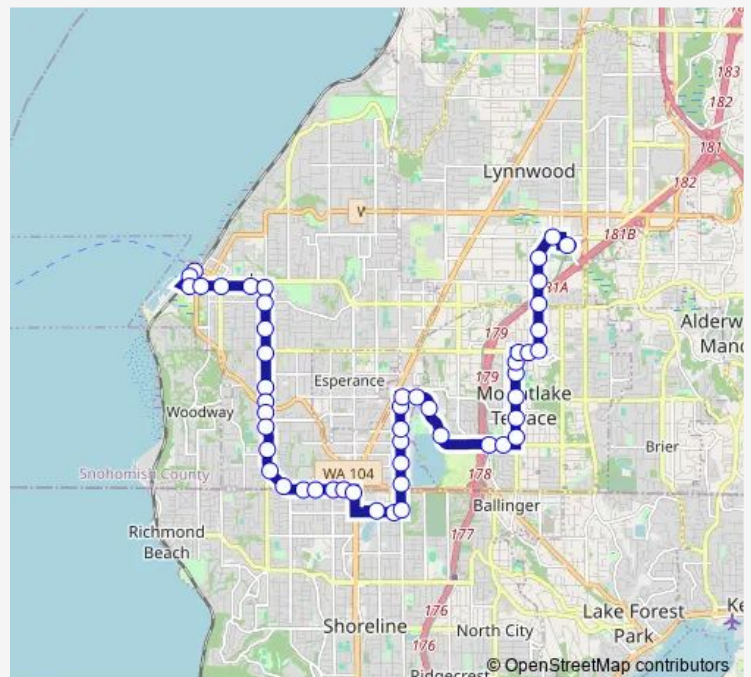

Lakeview Dr & Ballinger Playfield

228th St SW & 73rd Pl W

228th St SW & 76th Ave W

76th Ave W & 230th St Sw

Route schedule

Lynnwood City Center Station Bay A2 — Edmonds Station

Monday 05:50-18:50

Tuesday 05:50-18:50

Wednesday 05:50-18:50

Thursday 05:50-18:50

Friday 05:50-18:50

Saturday 06:50-17:50

Sunday 07:50-17:50

Route info

Direction: Lynnwood City Center Station Bay A2

Stops: 50

Trip Duration: 0 hour 41 min

130 — Edmonds Station - Lynnwood City Center Station **BusMaps**

76th Ave W & 234th St Sw

76th Ave W & 236th St Sw

76th Ave W & 238th Pl Sw

76th Ave W & 242nd St Sw

Meridian Ave N & N 205th St

Meridian Ave N & N 203rd St

N 200th St & Burke Ave N

Aurora Village Transit Center Bay 6

Hwy 99 & N 200th St

N 205th St & Hwy 99

244th St SW & 87th Pl W

244th St SW & 91st Ave W

244th St SW & 3rd Ave Nw