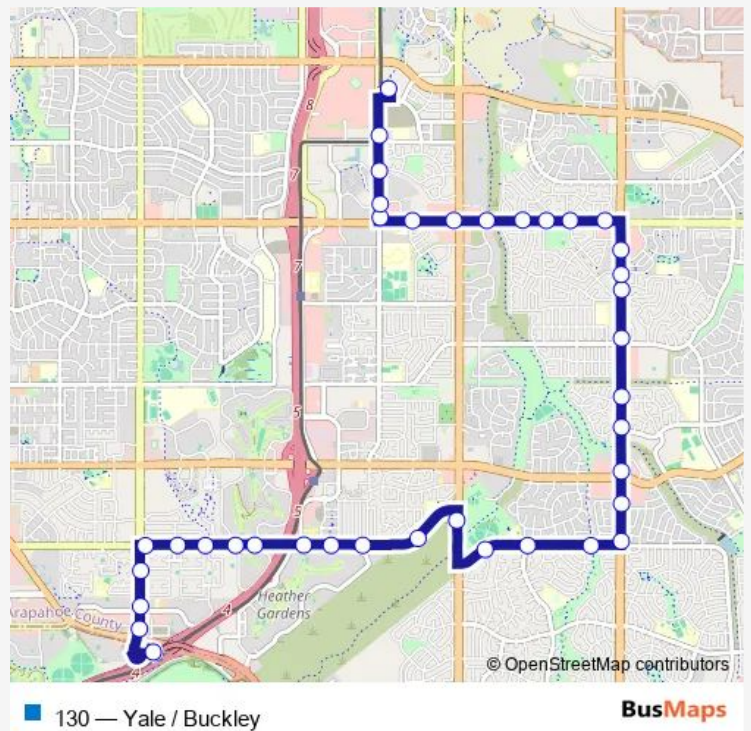

[Go to website](#)

**Direction**  
 Aurora Metro Center Stn Gate C — Nine Mile Station Gate D  
 37 stops  
[Open route schedule](#)

- Aurora Metro Center Stn Gate C
- S Sable Blvd & Centrepont Dr
- S Sable Blvd & Exposition Ave
- S Sable Blvd & Security Dr
- Mississippi Ave & S Sable Blvd
- Mississippi Ave & S Elkhart St
- Mississippi Ave & S Chambers Rd
- Mississippi Ave & S Kalispell St
- Mississippi Ave & S Lewiston St
- Mississippi Ave & S Norfolk St
- Mississippi Ave & S Buckley Rd
- S Buckley Rd & Mississippi Ave
- S Buckley Rd & Arizona Dr
- S Buckley Rd & Arkansas Ave
- S Buckley Rd & Arkansas Dr
- S Buckley Rd & Mexico Ave
- S Buckley Rd & Asbury Ave
- S Buckley Rd & S Nucla Way
- S Buckley Rd & S Pagosa Way
- S Buckley Rd & Iliff Ave
- S Buckley Rd & Harvard Ave

Route schedule

Aurora Metro Center Stn Gate C — Nine Mile Station Gate D

|           |             |
|-----------|-------------|
| Monday    | 04:46-23:15 |
| Tuesday   | 04:46-23:15 |
| Wednesday | 04:46-23:15 |
| Thursday  | 04:46-23:15 |
| Friday    | 04:46-23:15 |
| Saturday  | 05:16-23:16 |
| Sunday    | 05:12-23:14 |

Route info

Direction: Aurora Metro Center Stn Gate C  
 Stops: 37  
 Trip Duration: 0 hour 28 min

Yale Ave & S Buckley Rd

Yale Ave & S Norfolk St

Yale Ave & S Laredo St

Olympic Pnr

S Chambers Rd & Yale Ave S

## Route info

Direction: Nine Mile Station Gate D

Stops: 38

Trip Duration: 0 hour 30 min

S Buckley Rd & Arkansas Ave

S Buckley Rd & S Pitkin Way

Mississippi Ave & S Buckley Rd

Mississippi Ave & S Norfolk St