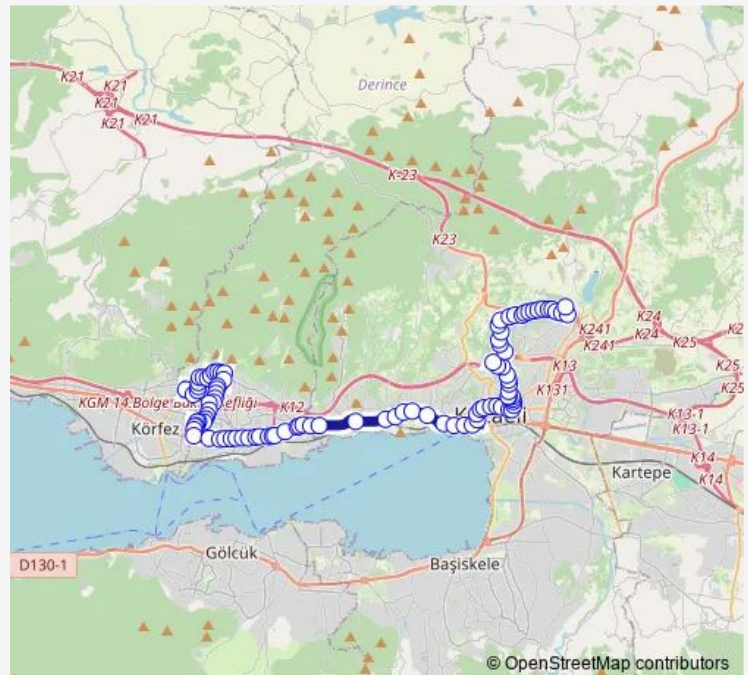

Saturday 07:40-13:40

Sunday 07:40-13:40

Route info

Direction: KÖRFEZ KENT 1

Stops: 100

Trip Duration: 0 hour 56 min

130 — Körfezkent-Bayindirlik

BusMaps