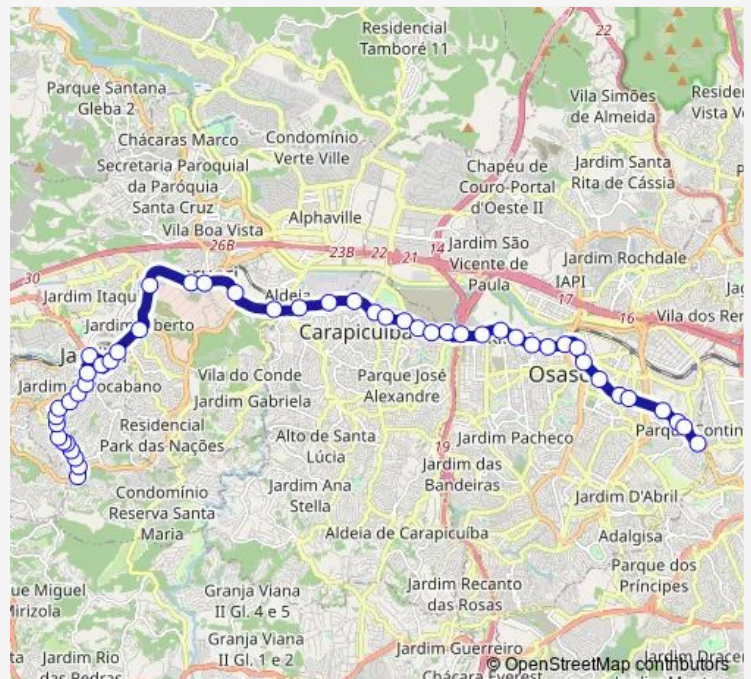

Route schedule

Terminal Nossa Senhora de Fatima — Terminal Rodoviario Amador Aguiar (Vila Yara)

Monday	04:10-23:15
Tuesday	04:10-23:15
Wednesday	04:10-23:15
Thursday	04:10-23:15
Friday	04:10-23:15
Saturday	04:25-23:15
Sunday	04:20-23:05

Route info

Direction: Terminal Nossa Senhora de Fatima

Stops: 49

Trip Duration: 1 hour 10 min

130 — Jandira (Jardim Nossa Senhora DE Fatima) - Osasco (Vila Yara)

Terminal Municipal de Jandira

Avenida Carmine Gragnano 233 - Centro Jandira - SP
06600-010 Brasil