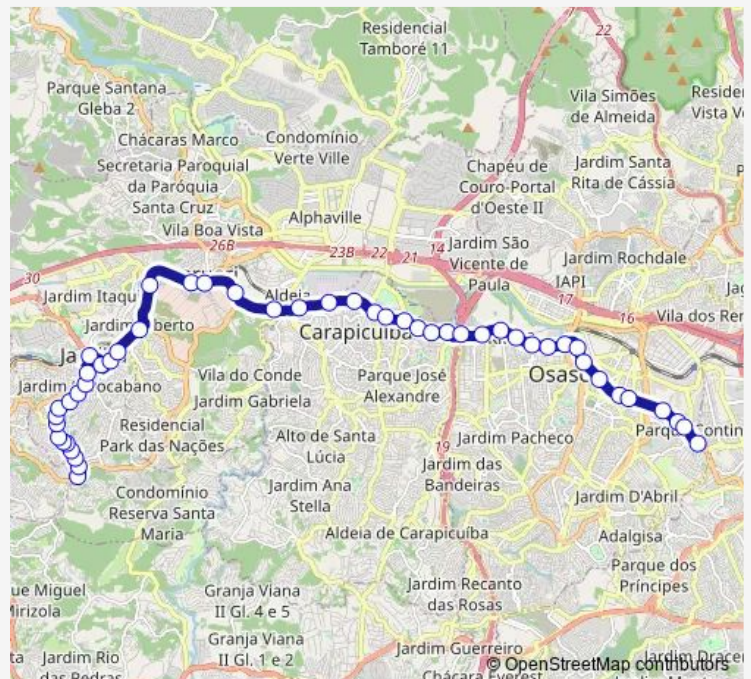

Route schedule

Terminal Nossa Senhora de Fatima — Terminal Rodoviario Amador Aguiar (Vila Yara)

Monday	04:10-23:15
Tuesday	04:10-23:15
Wednesday	04:10-23:15
Thursday	04:10-23:15
Friday	04:10-23:15
Saturday	04:25-23:15
Sunday	04:20-23:05

Route info

Direction: Terminal Nossa Senhora de Fatima

Stops: 49

Trip Duration: 1 hour 10 min

130 — Jandira (Jardim Nossa Senhora DE Fatima) - Osasco (Vila Yara)

Terminal Municipal de Jandira

Avenida Carmine Gragnano 233 - Centro Jandira - SP
06600-010 Brasil