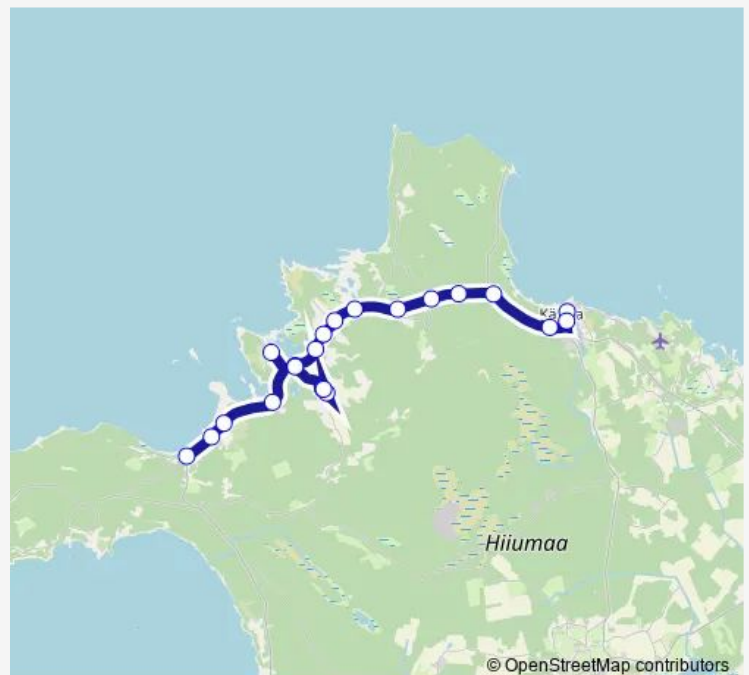

Paope

Rooli

Luidja

Route schedule

Kärdla bussijaam — Luidja

Monday	12:05
Tuesday	12:05
Wednesday	12:05
Thursday	12:05
Friday	12:05
Saturday	12:05
Sunday	—

Route info

Direction: Kärdla bussijaam

Stops: 21

Trip Duration: 0 hour 34 min

6561 — Kärdla - Lauka - Viskoosa - Luidja

6561 Bus time schedules and route maps are available in an offline PDF at busmaps.com. Use the busmaps.com website to see live bus times, train schedule or subway schedule, and step-by-step directions for all public transit in Kaerdla