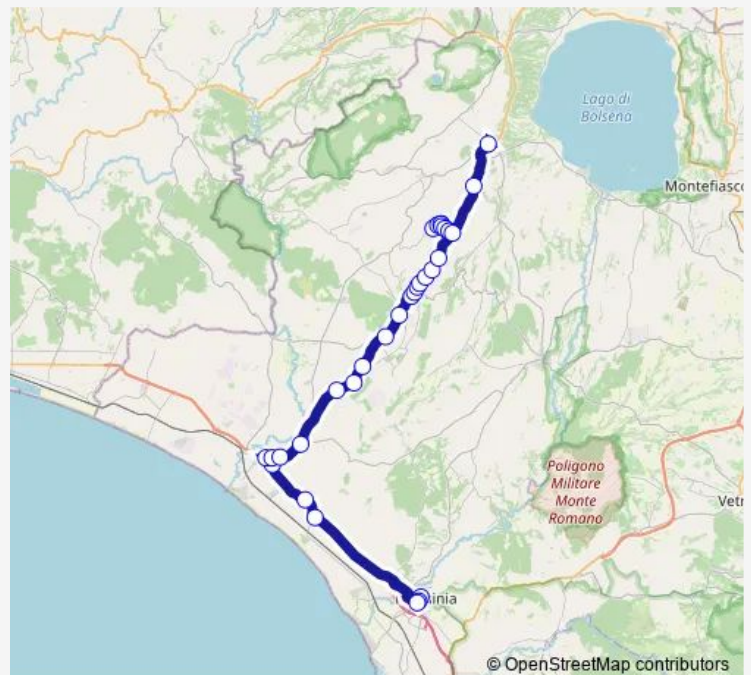

Canino | Via Castrense Via Savastano # f375

Canino | Cimitero # f376

Route schedule

Tarquinia Barriera S.Giusto # f7521 — Valentano | Via Marconi Via Roma # f392

Monday	08:10
Tuesday	08:10
Wednesday	08:10
Thursday	08:10
Friday	08:10
Saturday	08:30
Sunday	—

Route info

Direction: Tarquinia Barriera S.Giusto # f7521

Stops: 35

Trip Duration: 1 hour 0 min

Tarquinia - Valentano # Va685d

Canino | Via Castrense (Km 22) # f377

Cellere | Cimitero # f379

Cellere | Via Marconi Via Tevere # f380