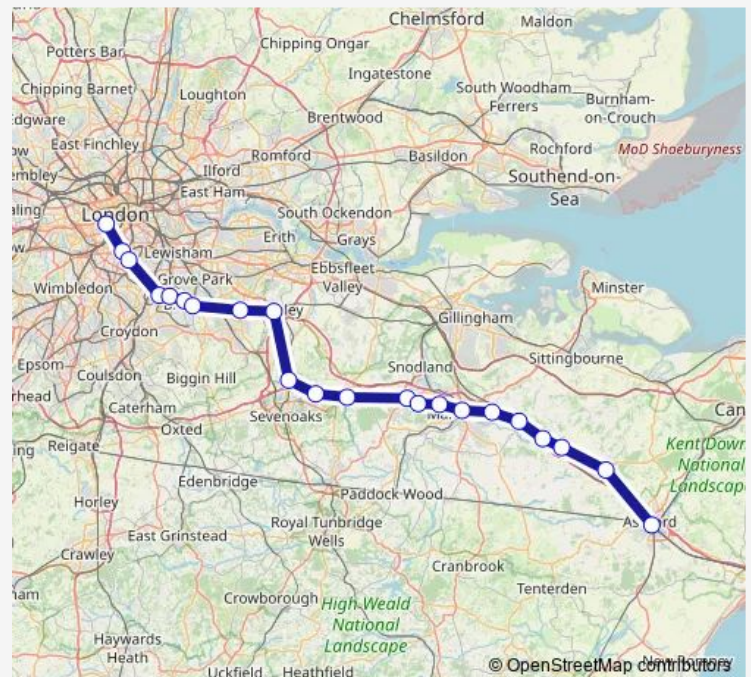

### Route schedule

London Victoria — Ashford International

Monday 24:25<sup>+1</sup>

Tuesday 00:25-00:25<sup>+1</sup>

Wednesday 00:25-00:25<sup>+1</sup>

Thursday 00:25-00:25<sup>+1</sup>

Friday 00:25

Saturday —

### Route info

Direction: London Victoria

Stops: 21

Trip Duration: 1 hour 38 min

Se:Vic->Afk — SE train service from VIC to Afk

## Route info

Direction: London Victoria

Stops: 17

Trip Duration: 1 hour 31 min

## Route info

Direction: London Victoria

Stops: 22

Trip Duration: 1 hour 33 min