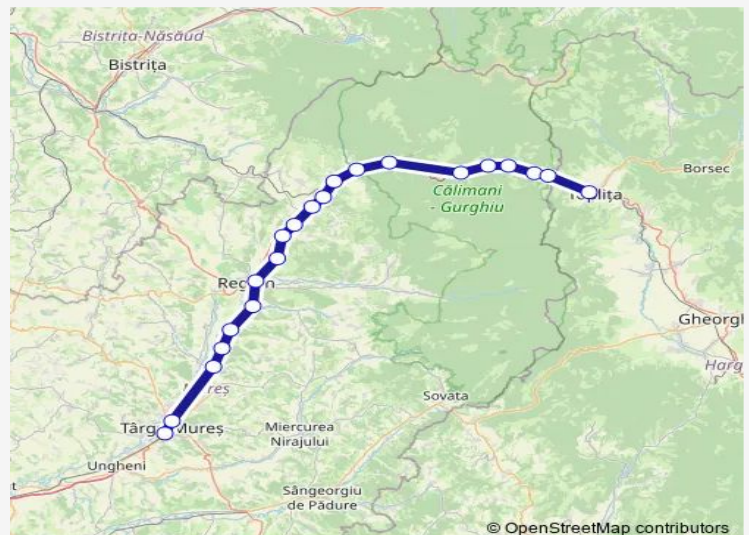

## Route schedule

Târgu Mureş — Topliţa

Monday 07:02-17:54

Tuesday 07:02-17:54

Wednesday 07:02-17:54

Thursday 07:02-17:54

Friday 07:02-17:54

Saturday 07:02-17:54

## Route info

Direction: Târgu Mureş

Stops: 21

Trip Duration: 3 hour 6 min

Stânceni h.

Stânceni Hm.

Ciobotani h.

Toplița