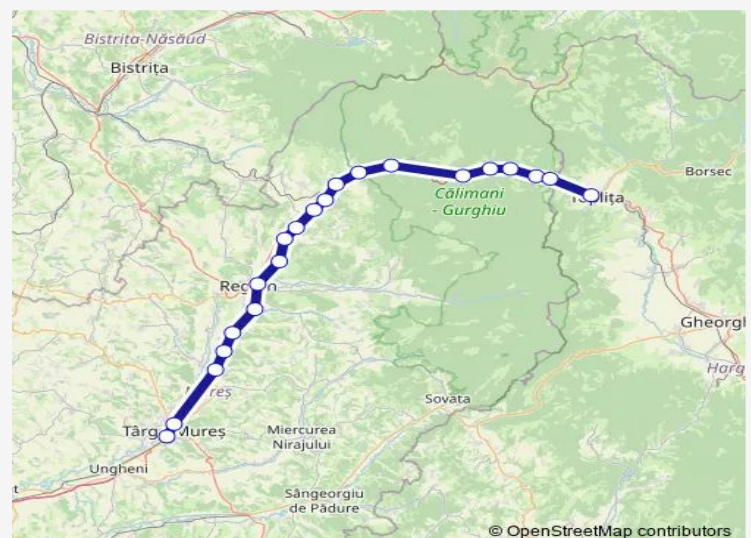

## Route schedule

Târgu Mureş — Topliţa

Monday	07:02-17:54
Tuesday	07:02-17:54
Wednesday	07:02-17:54
Thursday	07:02-17:54
Friday	07:02-17:54
Saturday	07:02-17:54
Sunday	07:02-17:54

## Route info

Direction: Târgu Mureş

Stops: 21

Trip Duration: 2 hour 44 min

Stânceni h.

Stânceni Hm.

Ciobotani h.

Toplița