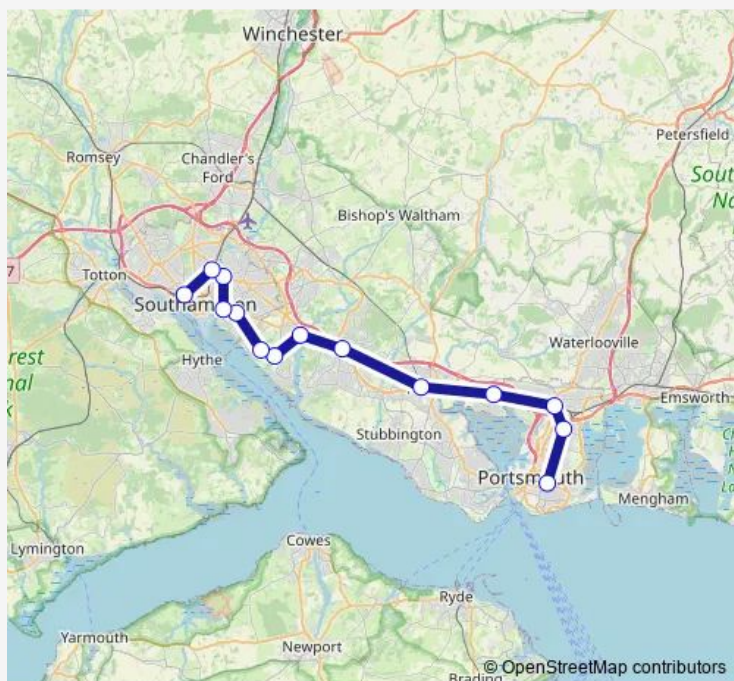

Rail Sw:Ftn->Sou SW train service from FTN to Sou

[Go to website](#)

**Direction**

Fratton — Southampton Central

14 stops

[Open route schedule](#)

- Fratton
- Hilsea
- Cosham
- Portchester
- Fareham
- Swanwick
- Bursledon
- Hamble
- Netley
- Sholing
- Woolston
- Bitterne
- St Denys
- Southampton Central

Route schedule

Fratton — Southampton Central

Monday	09:42-21:42
Tuesday	09:42-21:42
Wednesday	09:42-21:42
Thursday	09:42-21:42
Friday	09:42-21:42
Saturday	—
Sunday	—

Route info

Direction: Fratton

Stops: 14

Trip Duration: 0 hour 56 min

■ Sw:Ftn->Sou — SW train service from FTN to Sou

Sw:Ftn->Sou Rail time schedules and route maps are available in an offline PDF at [busmaps.com](https://busmaps.com). Use the [busmaps.com](https://busmaps.com) website to see live bus times, train schedule or subway schedule, and step-by-step directions for all public transit in Southampton