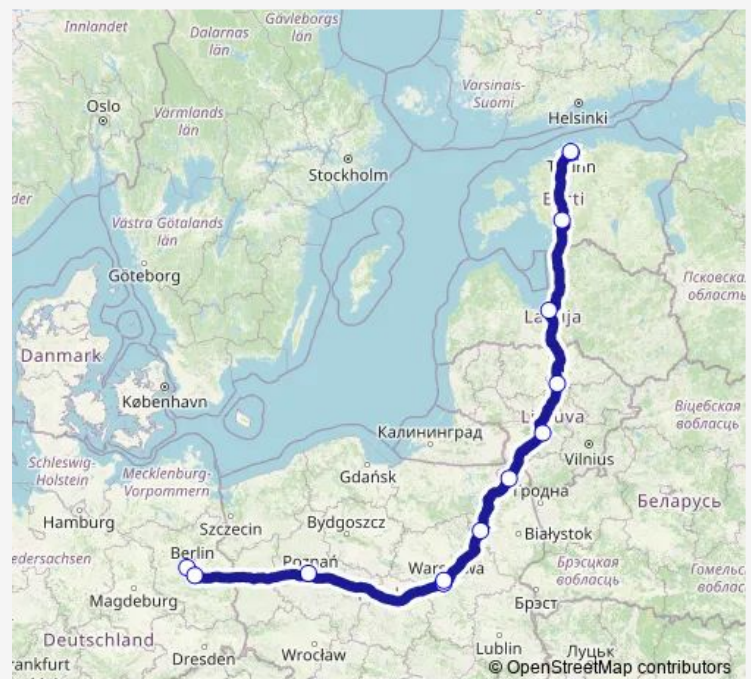

Poznan, Bus Station Poznan Main Station

Warsaw, Bus Station West

Warsaw, Metro Marymont 14

Lomza, city station

Suwalki, MOP Inees, Mickiewicza Street

Kaunas, Bus Station

Panevezys, Bus Station

Riga, Bus Station

Parnu, Bus Station

Tallinn, Bus Station

Tallinn, Harbour Terminal D

Route schedule

Berlin central bus station — Tallinn, Harbour Terminal D

Monday	—
Tuesday	20:20
Wednesday	20:20
Thursday	—
Friday	—
Saturday	—
Sunday	—

Route info

Direction: Berlin central bus station

Stops: 13

Trip Duration: 23 hour 5 min

Flixbus N1224a — Tallinn - Warsaw - Berlin

Direction

Tallinn, Harbour Terminal D — Berlin central bus station

13 stops

Tallinn, Harbour Terminal D — Berlin central bus station

Monday	—
Tuesday	08:35
Wednesday	08:35
Thursday	—
Friday	—
Saturday	—
Sunday	—

Route info

Direction: Tallinn, Harbour Terminal D

Stops: 13

Trip Duration: 23 hour 25 min