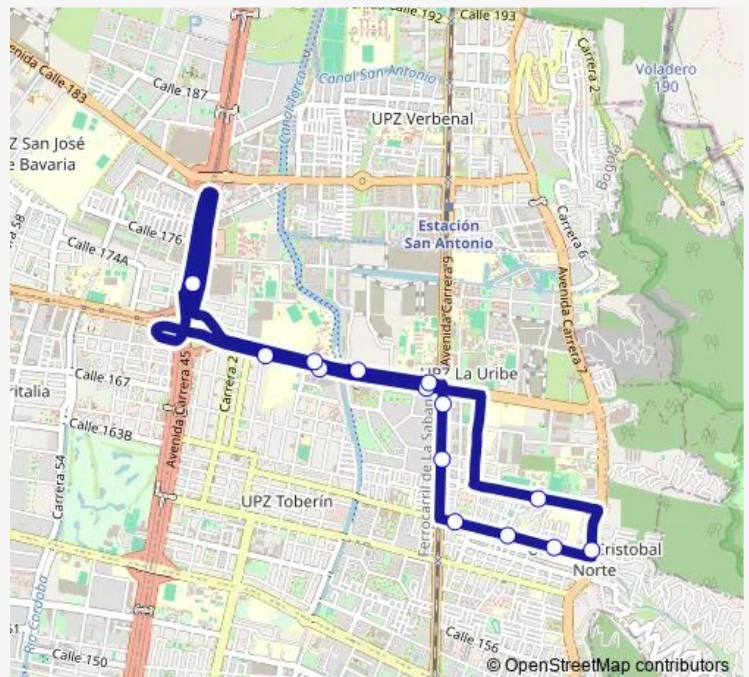

Tuesday 03:58-23:47

Wednesday 03:58-23:47

Thursday 03:58-23:47

Friday 03:58-23:47

Saturday 03:58-23:40

Sunday 04:02-22:48

Route info

Direction: Portal Norte

Stops: 15

Trip Duration: 0 hour 38 min

2-5 — San Cristobal

Direction

Portal Norte — AC 170 - KR 17a

14 stops

[Open route schedule](#)

Portal Norte

Route info

Direction: Portal Norte

Stops: 14

Trip Duration: 0 hour 26 min

2-5 Bus time schedules and route maps are available in an offline PDF at busmaps.com. Use the busmaps.com website to see live bus times, train schedule or subway schedule, and step-by-step directions for all public transit in La Calera