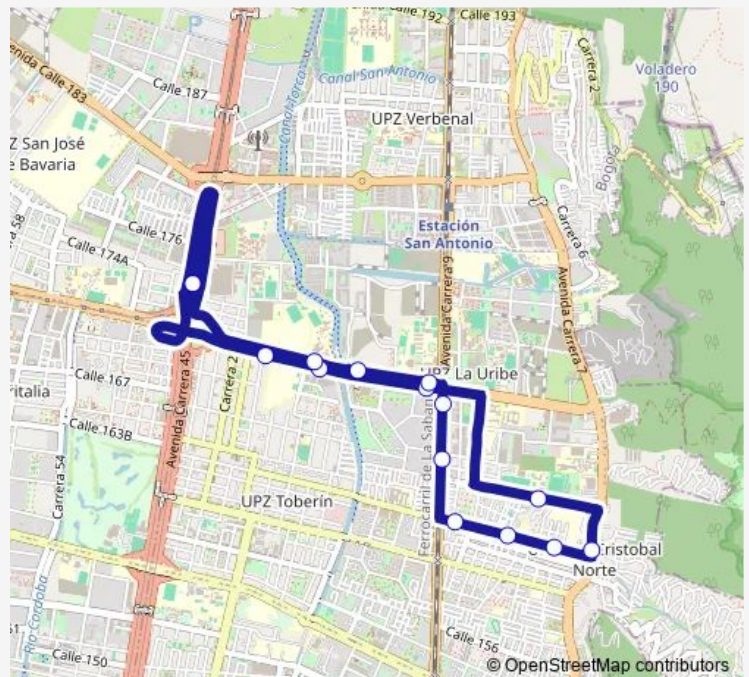

### Route schedule

Portal Norte — Portal Norte

Monday 03:58-23:47

Tuesday 03:58-23:47

Wednesday 03:58-23:47

Thursday 03:58-23:47

Friday 03:58-23:47

Saturday 03:58-23:40

### Route info

Direction: Portal Norte

Stops: 15

Trip Duration: 0 hour 45 min

2-5 — San Cristobal

**Direction**

Portal Norte — AC 170 - KR 17a

14 stops

## Route schedule

Portal Norte — AC 170 - KR 17a

Monday	24:00-00:20 <sup>+1</sup>
Tuesday	24:00-00:20 <sup>+1</sup>
Wednesday	24:00-00:20 <sup>+1</sup>
Thursday	24:00-00:20 <sup>+1</sup>
Friday	24:00-00:20 <sup>+1</sup>
Saturday	24:00-00:20 <sup>+1</sup>
Sunday	23:00-23:20

## Route info

Direction: Portal Norte

Stops: 14

Trip Duration: 0 hour 26 min

2-5 Bus time schedules and route maps are available in an offline PDF at [busmaps.com](http://busmaps.com). Use the [busmaps.com](http://busmaps.com) website to see live bus times, train schedule or subway schedule, and step-by-step directions for all public transit in La Calera