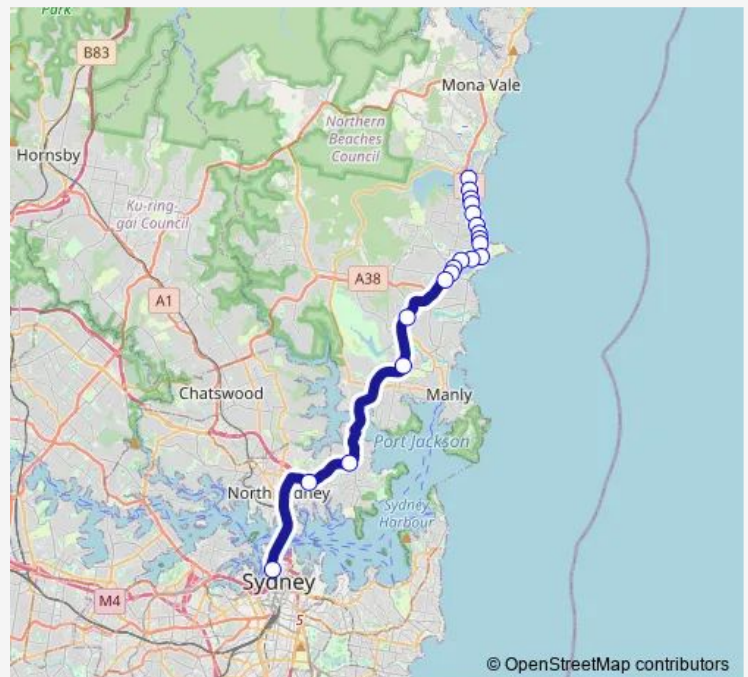

Pittwater Rd At Ramsay St

Pittwater Rd At Clarke St

Ocean St At King St

Waterloo St At Ocean St

Waterloo St Before Pittwater Rd

Route schedule

Wynyard Station, Carrington St, Stand C — Waterloo St Before Pittwater Rd

Monday 16:10-18:40

Tuesday 15:54-18:53

Wednesday 15:54-18:53

Thursday 15:54-18:53

Friday 15:54-18:53

Saturday —

Sunday —

Route info

Direction: Wynyard Station, Carrington St, Stand C

Stops: 20

Trip Duration: 0 hour 52 min

181X — City Wynyard to Narrabeen (Express Service)

## Direction

Narrabeen B-Line, Pittwater Rd — Wynyard Station, York St, Stand M

20 stops

[Open route schedule](#)

Narrabeen B-Line, Pittwater Rd

Pittwater Rd Before Robertson St

Pittwater Rd After Goodwin St