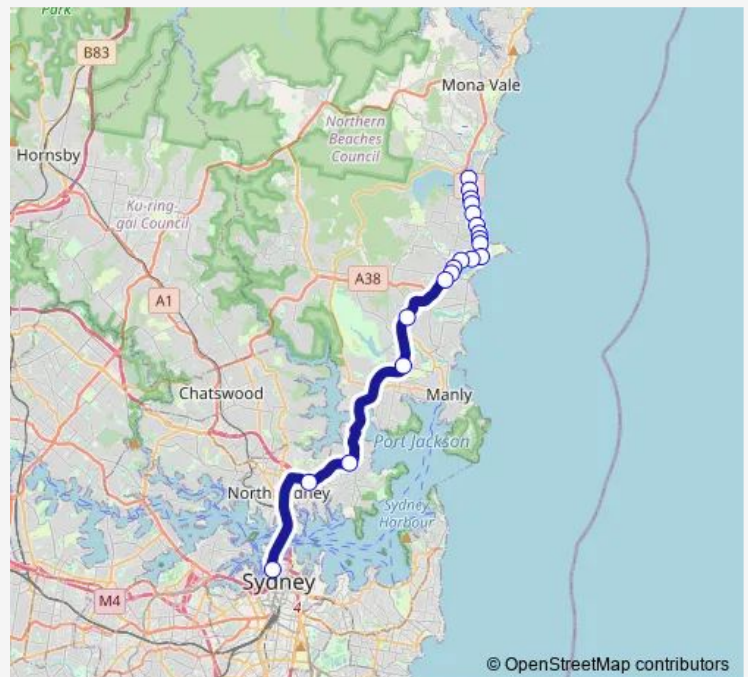

Neutral Bay Junction, Military Rd, Stand E

Spit Junction B-Line, Spit Rd

Manly Vale B-Line, Condamine St

Warringah Mall, Pittwater Rd, Stand D

Dee Why B-Line, Pittwater Rd

Pittwater Rd At Hawkesbury Av

Pittwater Rd At Lismore Av

Pittwater Rd At Ramsay St

Pittwater Rd At Clarke St

Ocean St At King St

Waterloo St At Ocean St

Waterloo St Before Pittwater Rd

Route schedule

Wynyard Station, Carrington St, Stand C — Waterloo St Before Pittwater Rd

Monday 16:10-18:40

Tuesday 16:10-18:40

Wednesday 16:10-18:40

Thursday 16:10-18:40

Friday 16:10-18:40

Saturday —

Sunday —

Route info

Direction: Wynyard Station, Carrington St, Stand C

Stops: 20

Trip Duration: 0 hour 54 min

181x — City Wynyard to Narrabeen (Express Service)

Direction

Narrabeen B-Line, Pittwater Rd — Wynyard Station, York St, Stand M