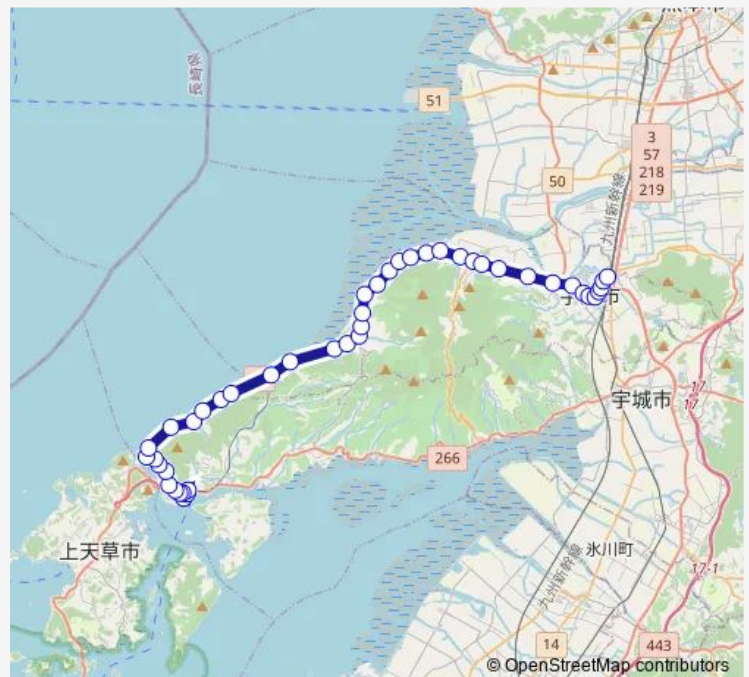

Thursday 06:20-16:05

Friday 06:20-16:05

Saturday 08:30-14:30

Sunday —

Route info

Direction: 三角産交

Stops: 45

Trip Duration: 0 hour 52 min