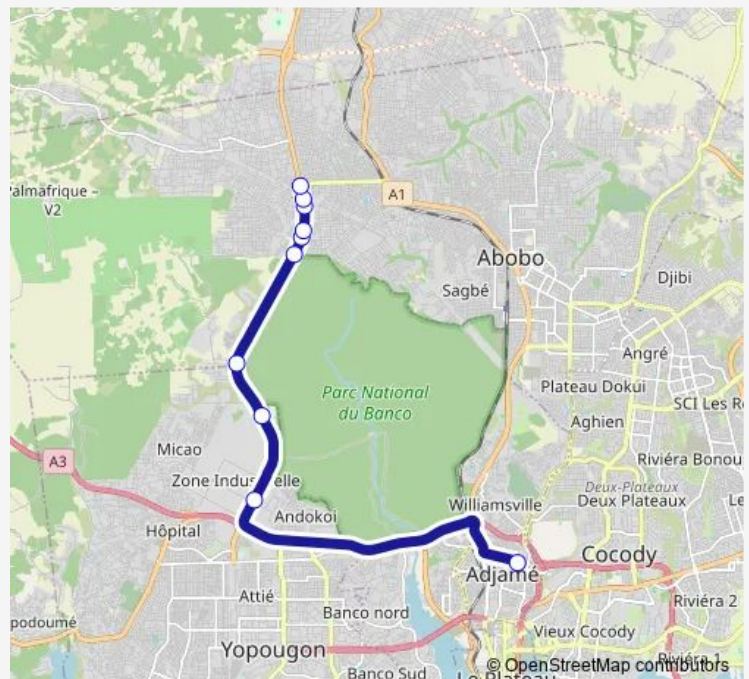

### Direction

Adjamé Texaco — Carrefour N'dotré

10 stops

[Open route schedule](#)

Adjamé Texaco

Carrefour Zone

Prison Civile

Cité Ado

### Route schedule

Adjamé Texaco — Carrefour N'dotré

Monday 06:00

Tuesday 06:00

Wednesday 06:00

Thursday 06:00

Friday 06:00

Saturday 06:00

### Route info

Direction: Adjamé Texaco

Stops: 10

Trip Duration: 1 hour 1 min

gbaka : Adjamé Texaco ↔ N'dotre

## Route info

Direction: Carrefou N'dotr 

Stops: 22

Trip Duration: 0 hour 53 min

Bus time schedules and route maps are available in an offline PDF at [busmaps.com](https://busmaps.com). Use the [busmaps.com](https://busmaps.com) website to see live bus times, train schedule or subway schedule, and step-by-step directions for all public transit in Abidjan