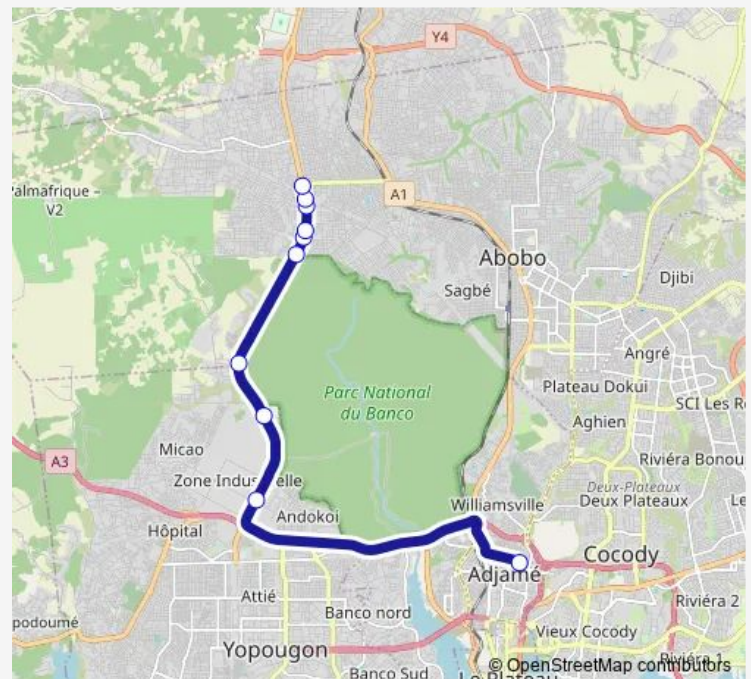

Sunday 06:00

Route info

Direction: Adjamé Texaco

Stops: 10

Trip Duration: 1 hour 1 min

■ gbaka : Adjamé Texaco ↔ N'dotre

Direction

Carrefou N'dotr  — Adjam  Texaco

Cit  Ado

Barrage

Prison Civile

Cimaf

Arr t 1er Carrefour 2

Carrefour Zone

Siporex

Pont pi ton

Route schedule

Carrefou N'dotr  — Adjam  Texaco

Monday 06:00

Tuesday 06:00

Wednesday 06:00

Thursday 06:00

Friday 06:00

Saturday 06:00

Sunday 06:00

Route info

Direction: Carrefou N'dotr 

Stops: 22

Trip Duration: 0 hour 53 min

Bus time schedules and route maps are available in an offline PDF at busmaps.com. Use the busmaps.com website to see live bus times, train schedule or subway schedule, and step-by-step directions for all public transit in Abidjan