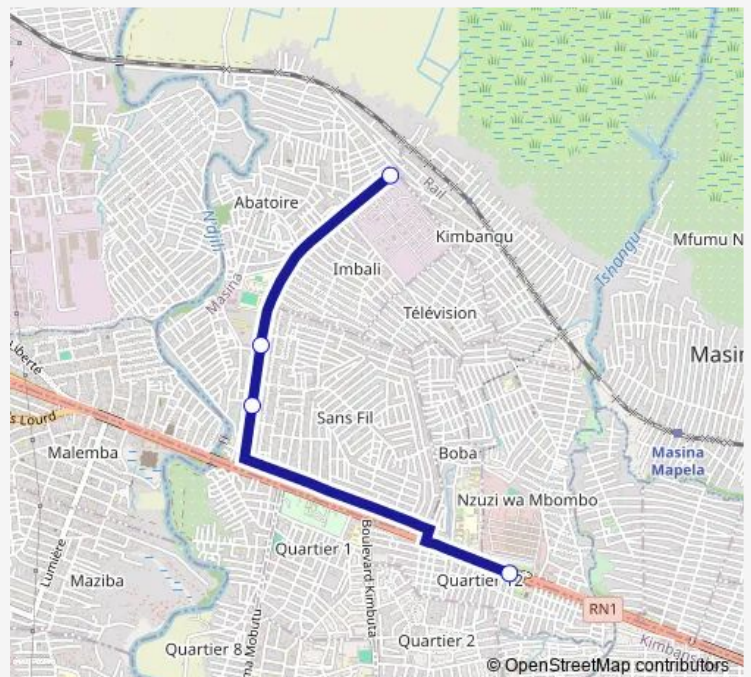

Route info

Direction: unknown

Stops: 9

Trip Duration: 0 hour 17 min

Masina Petro Congo_ TO _ Marche de Liberte

Direction

unknown — unknown

4 stops

Route info

Direction: unknown

Stops: 4

Trip Duration: 0 hour 16 min

Direction

unknown — unknown

11 stops

[Open route schedule](#)

Thursday 15:36

Friday 15:36

Saturday —

Sunday —

Route info

Direction: unknown

Stops: 11

Trip Duration: 0 hour 20 min

Tuesday	15:10
---------	-------

Wednesday	15:10
-----------	-------

Thursday	15:10
----------	-------

Friday	15:10
--------	-------

Saturday	—
----------	---

Sunday	—
--------	---

Route info

Direction: unknown