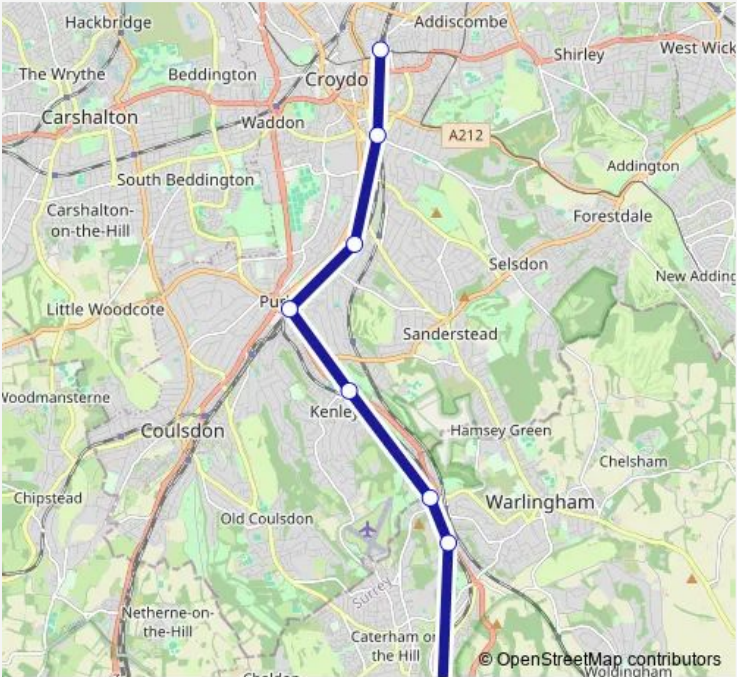

Rail Replacement Bus Service Sn:Cat->Ecr SN replacement bus service from CAT to Ecr

[Go to website](#)

Direction
 Caterham — East Croydon
 8 stops
[Open route schedule](#)

- Caterham
- Whyteleafe South
- Whyteleafe
- Kenley - Kenley Hotel
- Purley
- Purley Oaks
- South Croydon
- East Croydon

Route schedule
 Caterham — East Croydon

Monday	22:30-23:30
Tuesday	22:30-23:30
Wednesday	22:30-23:30
Thursday	22:30-23:30
Friday	—
Saturday	—
Sunday	06:55-08:25

Route info
 Direction: Caterham
 Stops: 8
 Trip Duration: 0 hour 43 min

Sn:Cat->Ecr Rail Replacement Bus Service time schedules and route maps are available in an offline PDF at busmaps.com. Use the busmaps.com website to see live bus times, train schedule or subway schedule, and step-by-step directions for all public transit in Croydon

The schedule is provided in the local timezone. Times with "(+1)" indicate departures on the next day.

PDF file created on 2025-01-31

2024 BusMaps.com - All Rights Reserved