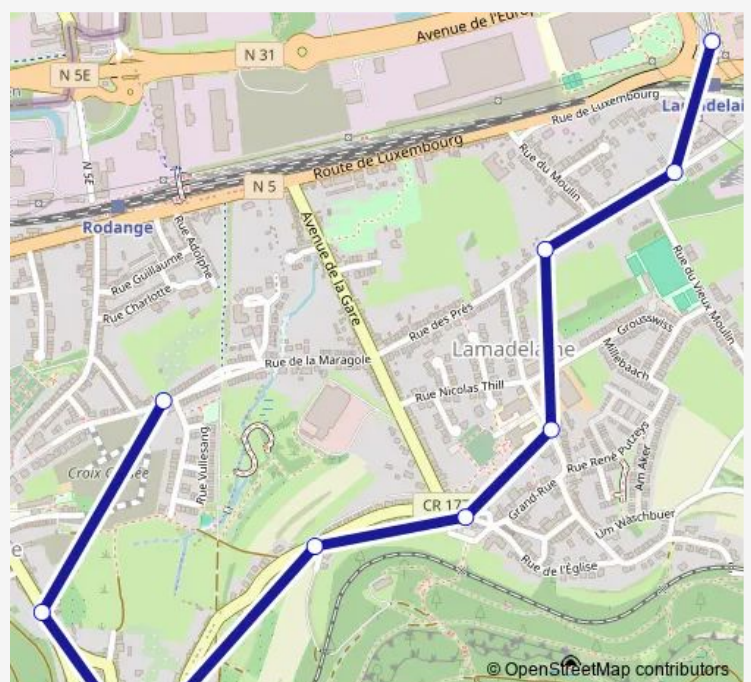

Bus N06

[Go to website](#)

Direction

RODANGE, Vullesang — LAMADELAINE, LMA Centre de Lamadelaine

10 stops

[Open route schedule](#)

RODANGE, Vullesang

RODANGE, Philipartstrooss

Sunday —

Route info

Direction: RODANGE, Vullesang

Stops: 10

Trip Duration: 0 hour 9 min

N06

BusMaps

Direction

LAMADELAINE, LMA Centre de Lamadelaine — RODANGE, Vullesang

10 stops

[Open route schedule](#)

LAMADELAINE, LMA Centre de Lamadelaine

Lamadelaine, Bei der Millen

Lamadelaine, Wissestrooss

Lamadelaine, Schoul

Monday 14:55

Tuesday 14:55

Wednesday 14:55

Thursday 14:55

Friday 14:55

Saturday —

Sunday —

Route info